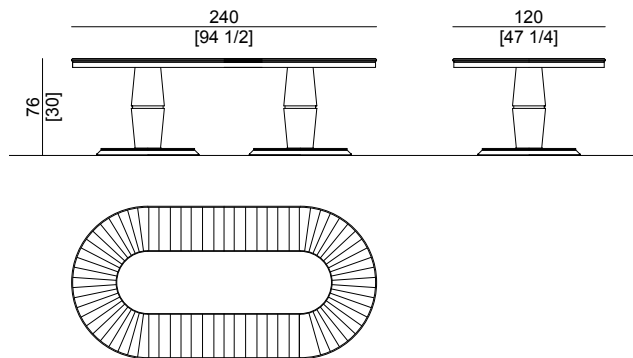

### Tavolo Ovale / Oval Table

Tavolo ovale con top in legno e inserto centrale in pelle. Basamento in legno ed inserti col. bronzo.

*Oval table with wood top and central insert in leather. Basement in wood and inserts col. bronze.*

---

Art. 1010.06

Dim.: 240x120xh76 cm / 94½x47¼xh30 inch

---

Art. 1010.07

Dim.: 300x120xh76 cm / 118¼x47¼xh30 inch