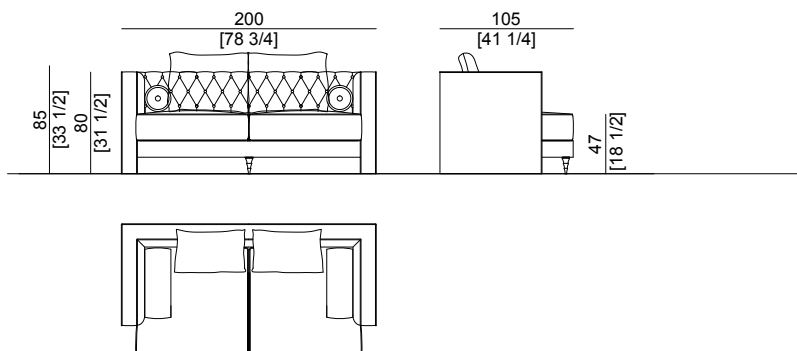

*A timeless sofa of flawless architectural geometry. Its sober line is interrupted by particular turned legs. Available with elegant roll cushions. Ultra comfortable goose down cushions.*

Art. 1160.32

Dim.: 200x105x85 cm / 78 $\frac{3}{4}$ x41 $\frac{1}{4}$ xh33 $\frac{1}{2}$  inch

Art. 1160.33

Dim.: 280x105x85 cm / 110 $\frac{1}{4}$ x41 $\frac{1}{4}$ xh33 $\frac{1}{2}$  inch