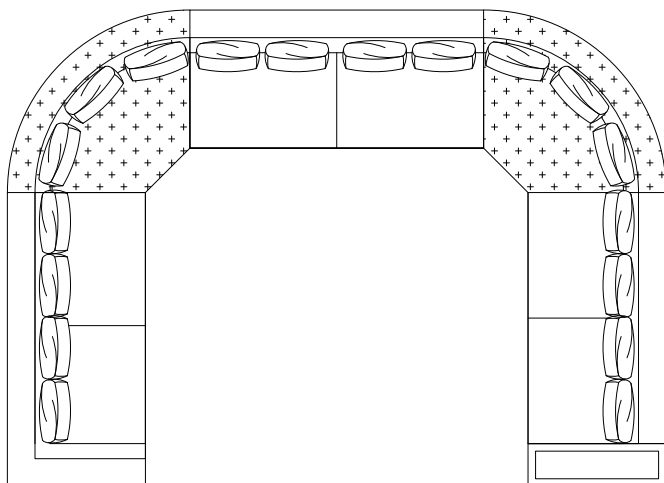

A geometric modular sofa with fronts enriched by artisan crafted folds. A wide seat is designed to be generously welcoming. Capitonné modules allow to create suggestive compositions of different surfaces. Ultra comfortable goose down cushions.

Circular

Art. 1160.17

Dim.: 525x379xh86 cm / 206½x149¼xh33¾ inch

Composition A
 Art. 1160.19
 Dim.: 344x344xh86 cm / 135½x135½xh33¾ inch

Composition B
 Art. 1160.20
 Dim.: 478x268xh86 cm / 188¼x105½xh33¾ inch

Composition C

Art. 1160.21

Dim.: 500x170xh86 cm / 197x66¾xh33¾ inch

Composition D

Art. 1160.22

Dim.: 578x110xh86 cm / 227½x43¼xh33¾ inch

Corner

Art. 1160.17-A

Dim.: 145x145xh86 cm / 57¹/₄x57¹/₄xh33³/₄ inch