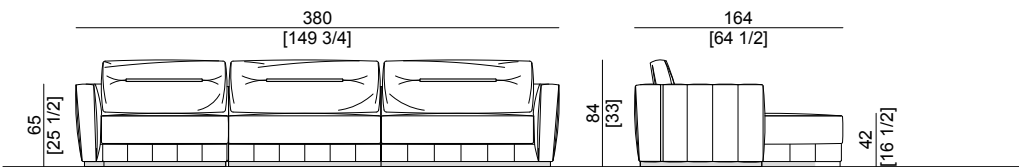

Corner 104

Art. 1060.35-20

Dim.: 104x104x65cm / 41x41x25½ inch

Corner 138

Art. 1060.35-21

Dim.: 138x138x65cm / 54½x54½x25½ inch

Composition A
Art. 1060.35-22
Dim.: 324x130xh84 cm / 127½x51¼xh33 inch

Composition B
Art. 1060.35-23
Dim.: 380x164xh84cm / 149¾x64½xh33 inch

Composition C
Art. 1060.35-24
Dim.: 382x130xh84cm / 150½x51¼xh33 inch

Composition D
Art. 1060.35-25
Dim.: 364x130xh84cm / 143¹/₄x51¹/₄xh33 inch

Composition E
Art. 1060.35-26
Dim.: 484x130xh84cm / 190¹/₂x51¹/₄xh33 inch