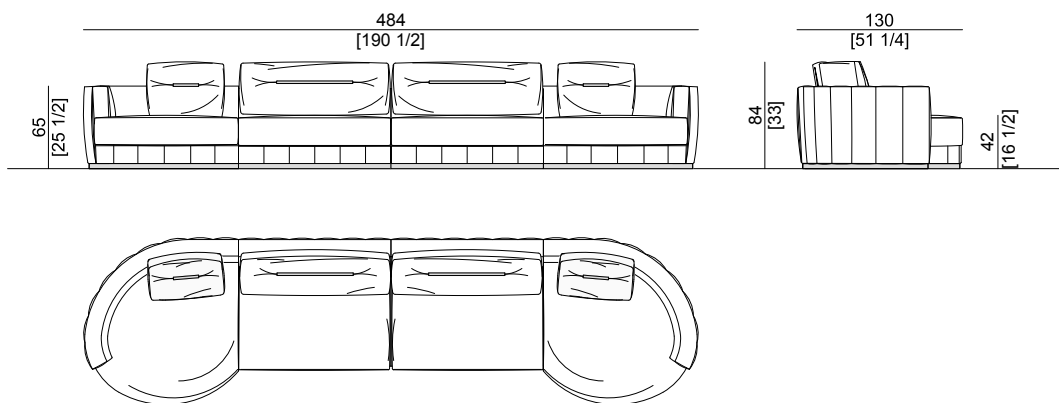

End module curved straight 162 sx/dx
Art. 1060.35-17
Dim.: 162x104xh84 cm / 63¾x41xh33 inch

Pouf square
Art. 1060.35-18
Dim.: 104x104xh42cm / 40¾x40¾xh16½ inch

Pouf rectangular

Art. 1060.35-19

Dim.: 144x104x42cm / 56¾x40¾x16½ inch

Corner 104

Art. 1060.35-20

Dim.: 104x104x65cm / 41x41x25½ inch

Corner 138

Art. 1060.35-21

Dim.: 138x138x65cm / 54½x54½x25½ inch

Composition A
Art. 1060.35-22
Dim.: 324x130xh84 cm / 127½x51¼xh33 inch

Composition B
Art. 1060.35-23
Dim.: 380x164xh84cm / 149¾x64½xh33 inch

Composition C
Art. 1060.35-24
Dim.: 382x130xh84cm / 150½x51¼xh33 inch

Composition D
Art. 1060.35-25
Dim.: 364x130xh84cm / 143¹/₄x51¹/₄xh33 inch

Composition E
Art. 1060.35-26
Dim.: 484x130xh84cm / 190¹/₂x51¹/₄xh33 inch

Composition F
Art. 1060.35-27
Dim.: 422x130xh84cm / 166¹/₄x51¹/₄xh33 inch

Composition G
Art. 1060.35-28
Dim.: 406x324xh84cm / 159³/₄x127³/₄xh33 inch