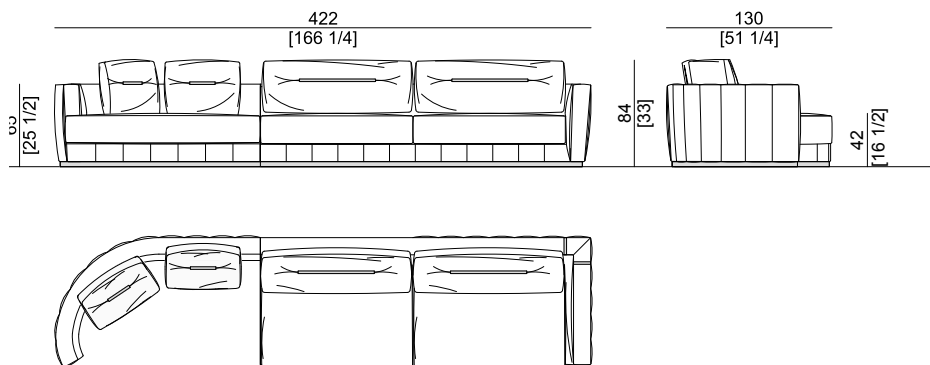

Module with armrest 260 sx/dx
Art. 1060.35-10
Dim.: 260x104xh84 cm / 102 $\frac{1}{4}$ x40 $\frac{3}{4}$ xh33 inch

Central module 80
Art. 1060.35-11
Dim.: 80x104xh84 cm / 31 $\frac{1}{2}$ x40 $\frac{3}{4}$ xh33 inch

Corner 104

Art. 1060.35-20

Dim.: 104x104x65cm / 41x41x25½ inch

Corner 138

Art. 1060.35-21

Dim.: 138x138x65cm / 54½x54½x25½ inch

Composition A
Art. 1060.35-22
Dim.: 324x130xh84 cm / 127½x51¼xh33 inch

Composition B
Art. 1060.35-23
Dim.: 380x164xh84cm / 149¾x64½xh33 inch

Composition C
Art. 1060.35-24
Dim.: 382x130xh84cm / 150½x51¼xh33 inch

Composition D
Art. 1060.35-25
Dim.: 364x130xh84cm / 143¹/₄x51¹/₄xh33 inch

Composition E
Art. 1060.35-26
Dim.: 484x130xh84cm / 190¹/₂x51¹/₄xh33 inch

Composition F
Art. 1060.35-27
Dim.: 422x130xh84cm / 166¹/₄x51¹/₄xh33 inch

Composition G
Art. 1060.35-28
Dim.: 406x324xh84cm / 159³/₄x127³/₄xh33 inch