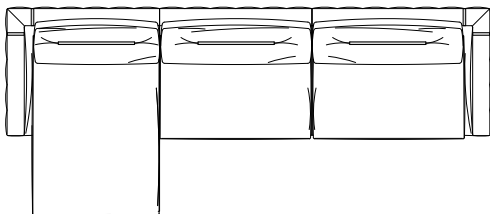

End module curved straight 162 sx/dx
Art. 1060.35-17
Dim.: 162x104xh84 cm / 63¾x41xh33 inch

Pouf square
Art. 1060.35-18
Dim.: 104x104xh42cm / 40¾x40¾xh16½ inch

Pouf rectangular

Art. 1060.35-19

Dim.: 144x104x42cm / 56¾x40¾x16½ inch

Corner 104

Art. 1060.35-20

Dim.: 104x104x65cm / 41x41x25½ inch

Corner 138

Art. 1060.35-21

Dim.: 138x138x65cm / 54½x54½x25½ inch

Composition A
Art. 1060.35-22
Dim.: 324x130xh84 cm / 127½x51¼xh33 inch

Composition B
Art. 1060.35-23
Dim.: 380x164xh84cm / 149¾x64½xh33 inch

Composition C
Art. 1060.35-24
Dim.: 382x130xh84cm / 150½x51¼xh33 inch

Composition D
Art. 1060.35-25
Dim.: 364x130xh84cm / 143¹/₄x51¹/₄xh33 inch

Composition E
Art. 1060.35-26
Dim.: 484x130xh84cm / 190¹/₂x51¹/₄xh33 inch

Composition F
Art. 1060.35-27
Dim.: 422x130xh84cm / 166¹/₄x51¹/₄xh33 inch

Composition G
Art. 1060.35-28
Dim.: 406x324xh84cm / 159³/₄x127³/₄xh33 inch