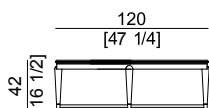

Low tables family of different shapes and dimensions. Timeless design fitting to various spaces and styles. Structure in wood. Top in veneer inlay or marble. Parts in lacquered metal.

Oval

Art. 1090.04

Dim.: 140x80xh42 cm / 55¼x31½xh16½ inch

Round

Art. 1090.05

Dim.: 120x120xh42 cm / 47¼x47¼xh16½ inch

High
Art. 1090.06
Dim.: 60x60xh68 cm / 23³/₄x23³/₄xh23³/₄ inch