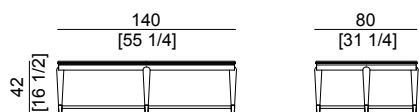

Low tables family of different shapes and dimensions. Timeless design fitting to various spaces and styles. Structure in wood. Top in veneer inlay or marble. Parts in lacquered metal.

Oval

Art. 1090.04

Dim.: 140x80xh42 cm / 55¼x31½xh16½ inch

Round

Art. 1090.05

Dim.: 120x120xh42 cm / 47¼x47¼xh16½ inch

High
Art. 1090.06
Dim.: 60x60xh68 cm / 23³/₄x23³/₄xh23³/₄ inch