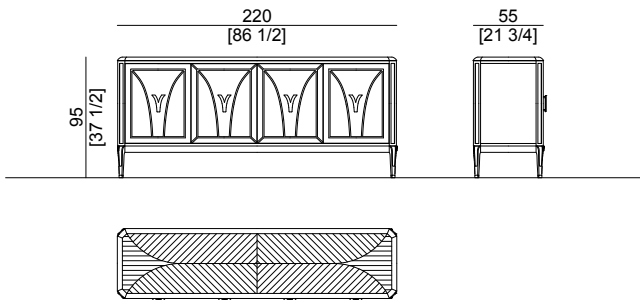

Like all the elements of the collection the Capri sideboard is a timeless piece of a discrete elegance that fits in various spaces and styles. Doors feature a relief work which lines are repeated in handles and top inlay. Structure lacquered. Doors lacquered and covered in leather. Top in veneer inlay or marble. Legs inserts in leather. Available with 3 or 4 doors.

Art. 1030.01

Dim.: 190x55x95 cm / 74¾x21½x37½ inch

Art. 1030.02

Dim.: 220x55x95 cm / 86½x21½x37½ inch

Art. 1030.04

Dim.: 168x55xh95 cm / 66¼x21¾xh37½ inch