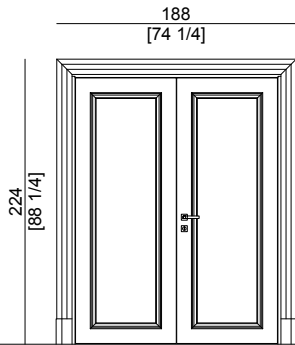

Dim.: 188xh224 cm / 74¼xh88¼ inch

Dimensioni vano / Wall opening: 160/210 cm
180/210 cm

Portale / Portal

Small

Art. 1220.18

Dim.: 109xh224 cm / 42¾xh88¼ inch

Dimensioni vano / Wall opening: 80/210 cm
90/210 cm

Porta / Door

Big A

Art. 1220.19

Dim.: 188xh224 cm / 74¹/₄xh88¹/₄ inch

Dimensioni vano / Wall opening: 160/210 cm
180/210 cm

Porta / Door

Small A

Art. 1220.20

Dim.: 109xh224 cm / 42³/₄xh88¹/₄ inch

Dimensioni vano / Wall opening: 80/210 cm
90/210 cm

Porta / Door

Big B

Art. 1220.21

Dim.: 188xh224 cm / 74¹/₄xh88¹/₄ inch

Dimensioni vano / Wall opening: 160/210 cm
180/210 cm

Porta / Door

Small B

Art. 1220.22

Dim.: 109xh224 cm / 42³/₄xh88¹/₄ inch

Dimensioni vano / Wall opening: 80/210 cm
90/210 cm