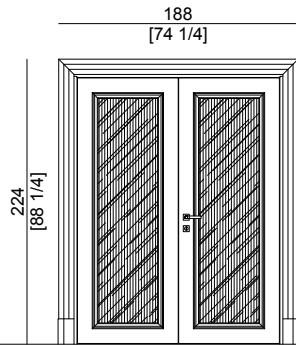

A range of doors and portals with clear geometric lines. Structure lacquered. Available in single and double versions, with doors in fluted natural/bronze glass or lacquered.

Portale / Portal

Big

Art. 1220.17

Dim.: 188xh224 cm / 74¼xh88¼ inch

Dimensioni vano / Wall opening: 160/210 cm
180/210 cm

Portale / Portal

Small

Art. 1220.18

Dim.: 109xh224 cm / 42¾xh88¼ inch

Dimensioni vano / Wall opening: 80/210 cm
90/210 cm

Porta / Door

Big A

Art. 1220.19

Dim.: 188xh224 cm / 74¹/₄xh88¹/₄ inch

Dimensioni vano / Wall opening: 160/210 cm
180/210 cm

Porta / Door

Small A

Art. 1220.20

Dim.: 109xh224 cm / 42³/₄xh88¹/₄ inch

Dimensioni vano / Wall opening: 80/210 cm
90/210 cm

Porta / Door

Big B

Art. 1220.21

Dim.: 188xh224 cm / 74¹/₄xh88¹/₄ inch

Dimensioni vano / Wall opening: 160/210 cm
180/210 cm