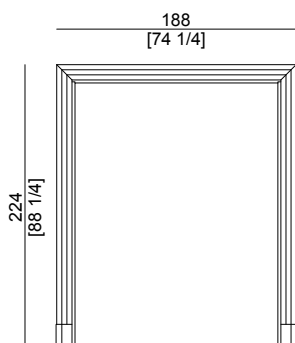

Dim.: 188xh224 cm / 74¼xh88¼ inch

Dimensioni vano / Wall opening: 160/210 cm
180/210 cm

Portale / Portal

Small

Art. 1220.18

Dim.: 109xh224 cm / 42¾xh88¼ inch

Dimensioni vano / Wall opening: 80/210 cm
90/210 cm

Porta / Door

Big A

Art. 1220.19

Dim.: 188xh224 cm / 74¹/₄xh88¹/₄ inch

Dimensioni vano / Wall opening: 160/210 cm
180/210 cm

Porta / Door

Small A

Art. 1220.20

Dim.: 109xh224 cm / 42³/₄xh88¹/₄ inch

Dimensioni vano / Wall opening: 80/210 cm
90/210 cm

Porta / Door

Big B

Art. 1220.21

Dim.: 188xh224 cm / 74¹/₄xh88¹/₄ inch

Dimensioni vano / Wall opening: 160/210 cm
180/210 cm

Porta / Door

Small B

Art. 1220.22

Dim.: 109xh224 cm / 42³/₄xh88¹/₄ inch

Dimensioni vano / Wall opening: 80/210 cm
90/210 cm