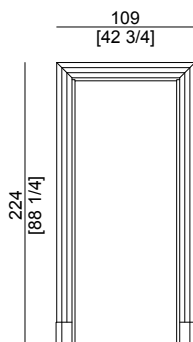

Dim.: 188xh224 cm / 74¼xh88¼ inch

Dimensioni vano / Wall opening: 160/210 cm
180/210 cm

Portale / Portal

Small

Art. 1220.18

Dim.: 109xh224 cm / 42¾xh88¼ inch

Dimensioni vano / Wall opening: 80/210 cm
90/210 cm

Porta / Door

Big A

Art. 1220.19

Dim.: 188xh224 cm / 74¹/₄xh88¹/₄ inch

Dimensioni vano / Wall opening: 160/210 cm
180/210 cm

Porta / Door

Small A

Art. 1220.20

Dim.: 109xh224 cm / 42³/₄xh88¹/₄ inch

Dimensioni vano / Wall opening: 80/210 cm
90/210 cm

Porta / Door

Big B

Art. 1220.21

Dim.: 188xh224 cm / 74¹/₄xh88¹/₄ inch

Dimensioni vano / Wall opening: 160/210 cm
180/210 cm

Porta / Door

Small B

Art. 1220.22

Dim.: 109xh224 cm / 42³/₄xh88¹/₄ inch

Dimensioni vano / Wall opening: 80/210 cm
90/210 cm