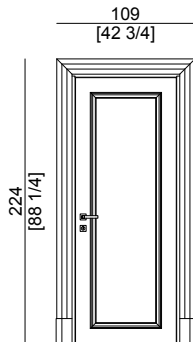

Dim.: 188xh224 cm / 74¼xh88¼ inch

Dimensioni vano / Wall opening: 160/210 cm
180/210 cm

Portale / Portal

Small

Art. 1220.18

Dim.: 109xh224 cm / 42¾xh88¼ inch

Dimensioni vano / Wall opening: 80/210 cm
90/210 cm

Porta / Door

Big A

Art. 1220.19

Dim.: 188xh224 cm / 74¹/₄xh88¹/₄ inch

Dimensioni vano / Wall opening: 160/210 cm
180/210 cm

Porta / Door

Small A

Art. 1220.20

Dim.: 109xh224 cm / 42³/₄xh88¹/₄ inch

Dimensioni vano / Wall opening: 80/210 cm
90/210 cm

Porta / Door

Big B

Art. 1220.21

Dim.: 188xh224 cm / 74¹/₄xh88¹/₄ inch

Dimensioni vano / Wall opening: 160/210 cm
180/210 cm

Porta / Door

Small B

Art. 1220.22

Dim.: 109xh224 cm / 42³/₄xh88¹/₄ inch

Dimensioni vano / Wall opening: 80/210 cm
90/210 cm