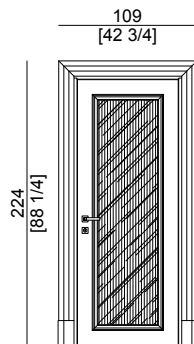

Dim.: 188xh224 cm / 74¼xh88¼ inch

Dimensioni vano / Wall opening: 160/210 cm
180/210 cm

Portale / Portal

Small

Art. 1220.18

Dim.: 109xh224 cm / 42¾xh88¼ inch

Dimensioni vano / Wall opening: 80/210 cm
90/210 cm

Porta / Door

Big A

Art. 1220.19

Dim.: 188xh224 cm / 74¹/₄xh88¹/₄ inch

Dimensioni vano / Wall opening: 160/210 cm
180/210 cm

Porta / Door

Small A

Art. 1220.20

Dim.: 109xh224 cm / 42³/₄xh88¹/₄ inch

Dimensioni vano / Wall opening: 80/210 cm
90/210 cm

Porta / Door

Big B

Art. 1220.21

Dim.: 188xh224 cm / 74¹/₄xh88¹/₄ inch

Dimensioni vano / Wall opening: 160/210 cm
180/210 cm

Porta / Door

Small B

Art. 1220.22

Dim.: 109xh224 cm / 42³/₄xh88¹/₄ inch

Dimensioni vano / Wall opening: 80/210 cm
90/210 cm