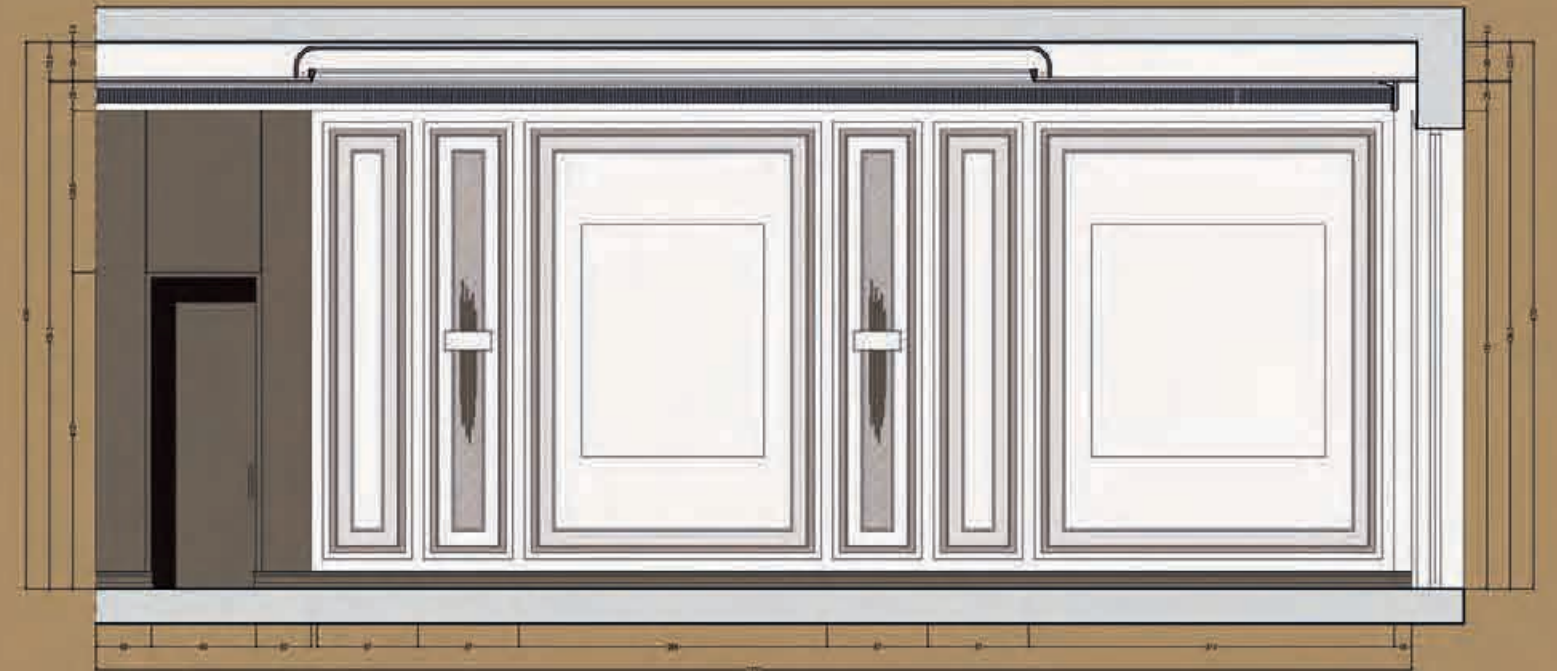

LIVING ROOM BOISERIE WALL