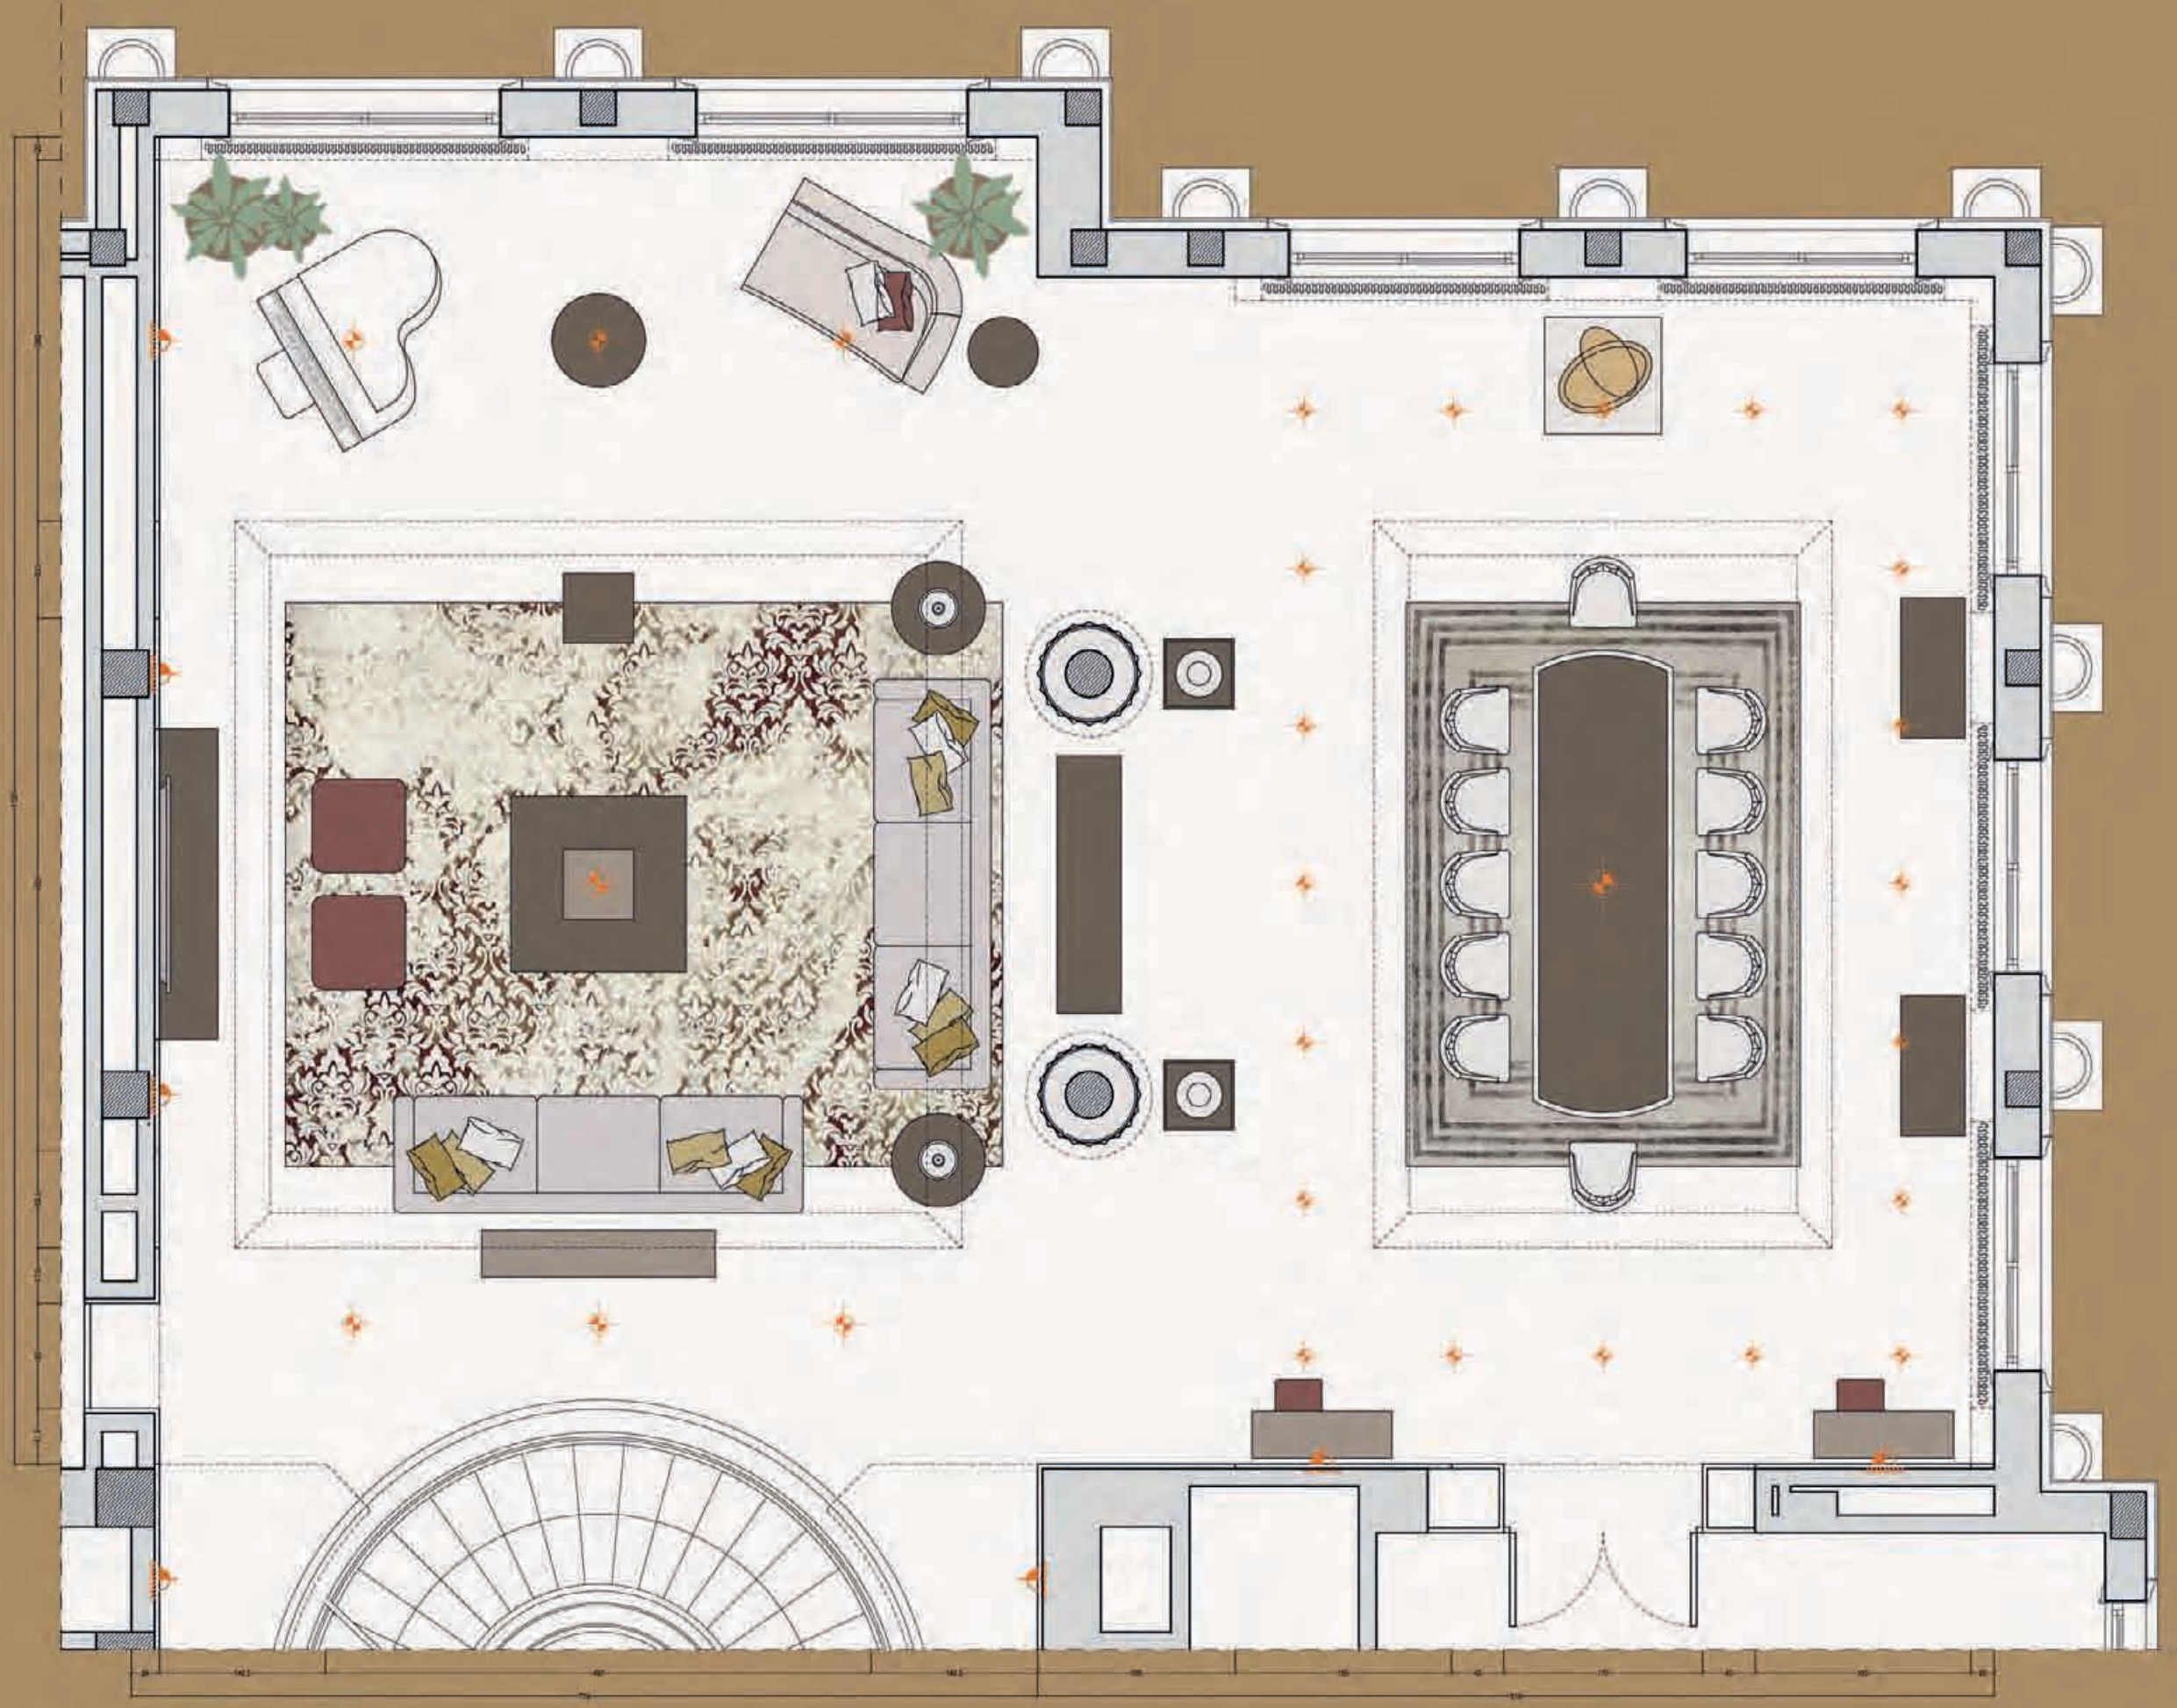

VILLA GROUND FLOOR LIVING & DINING ROOM PLAN