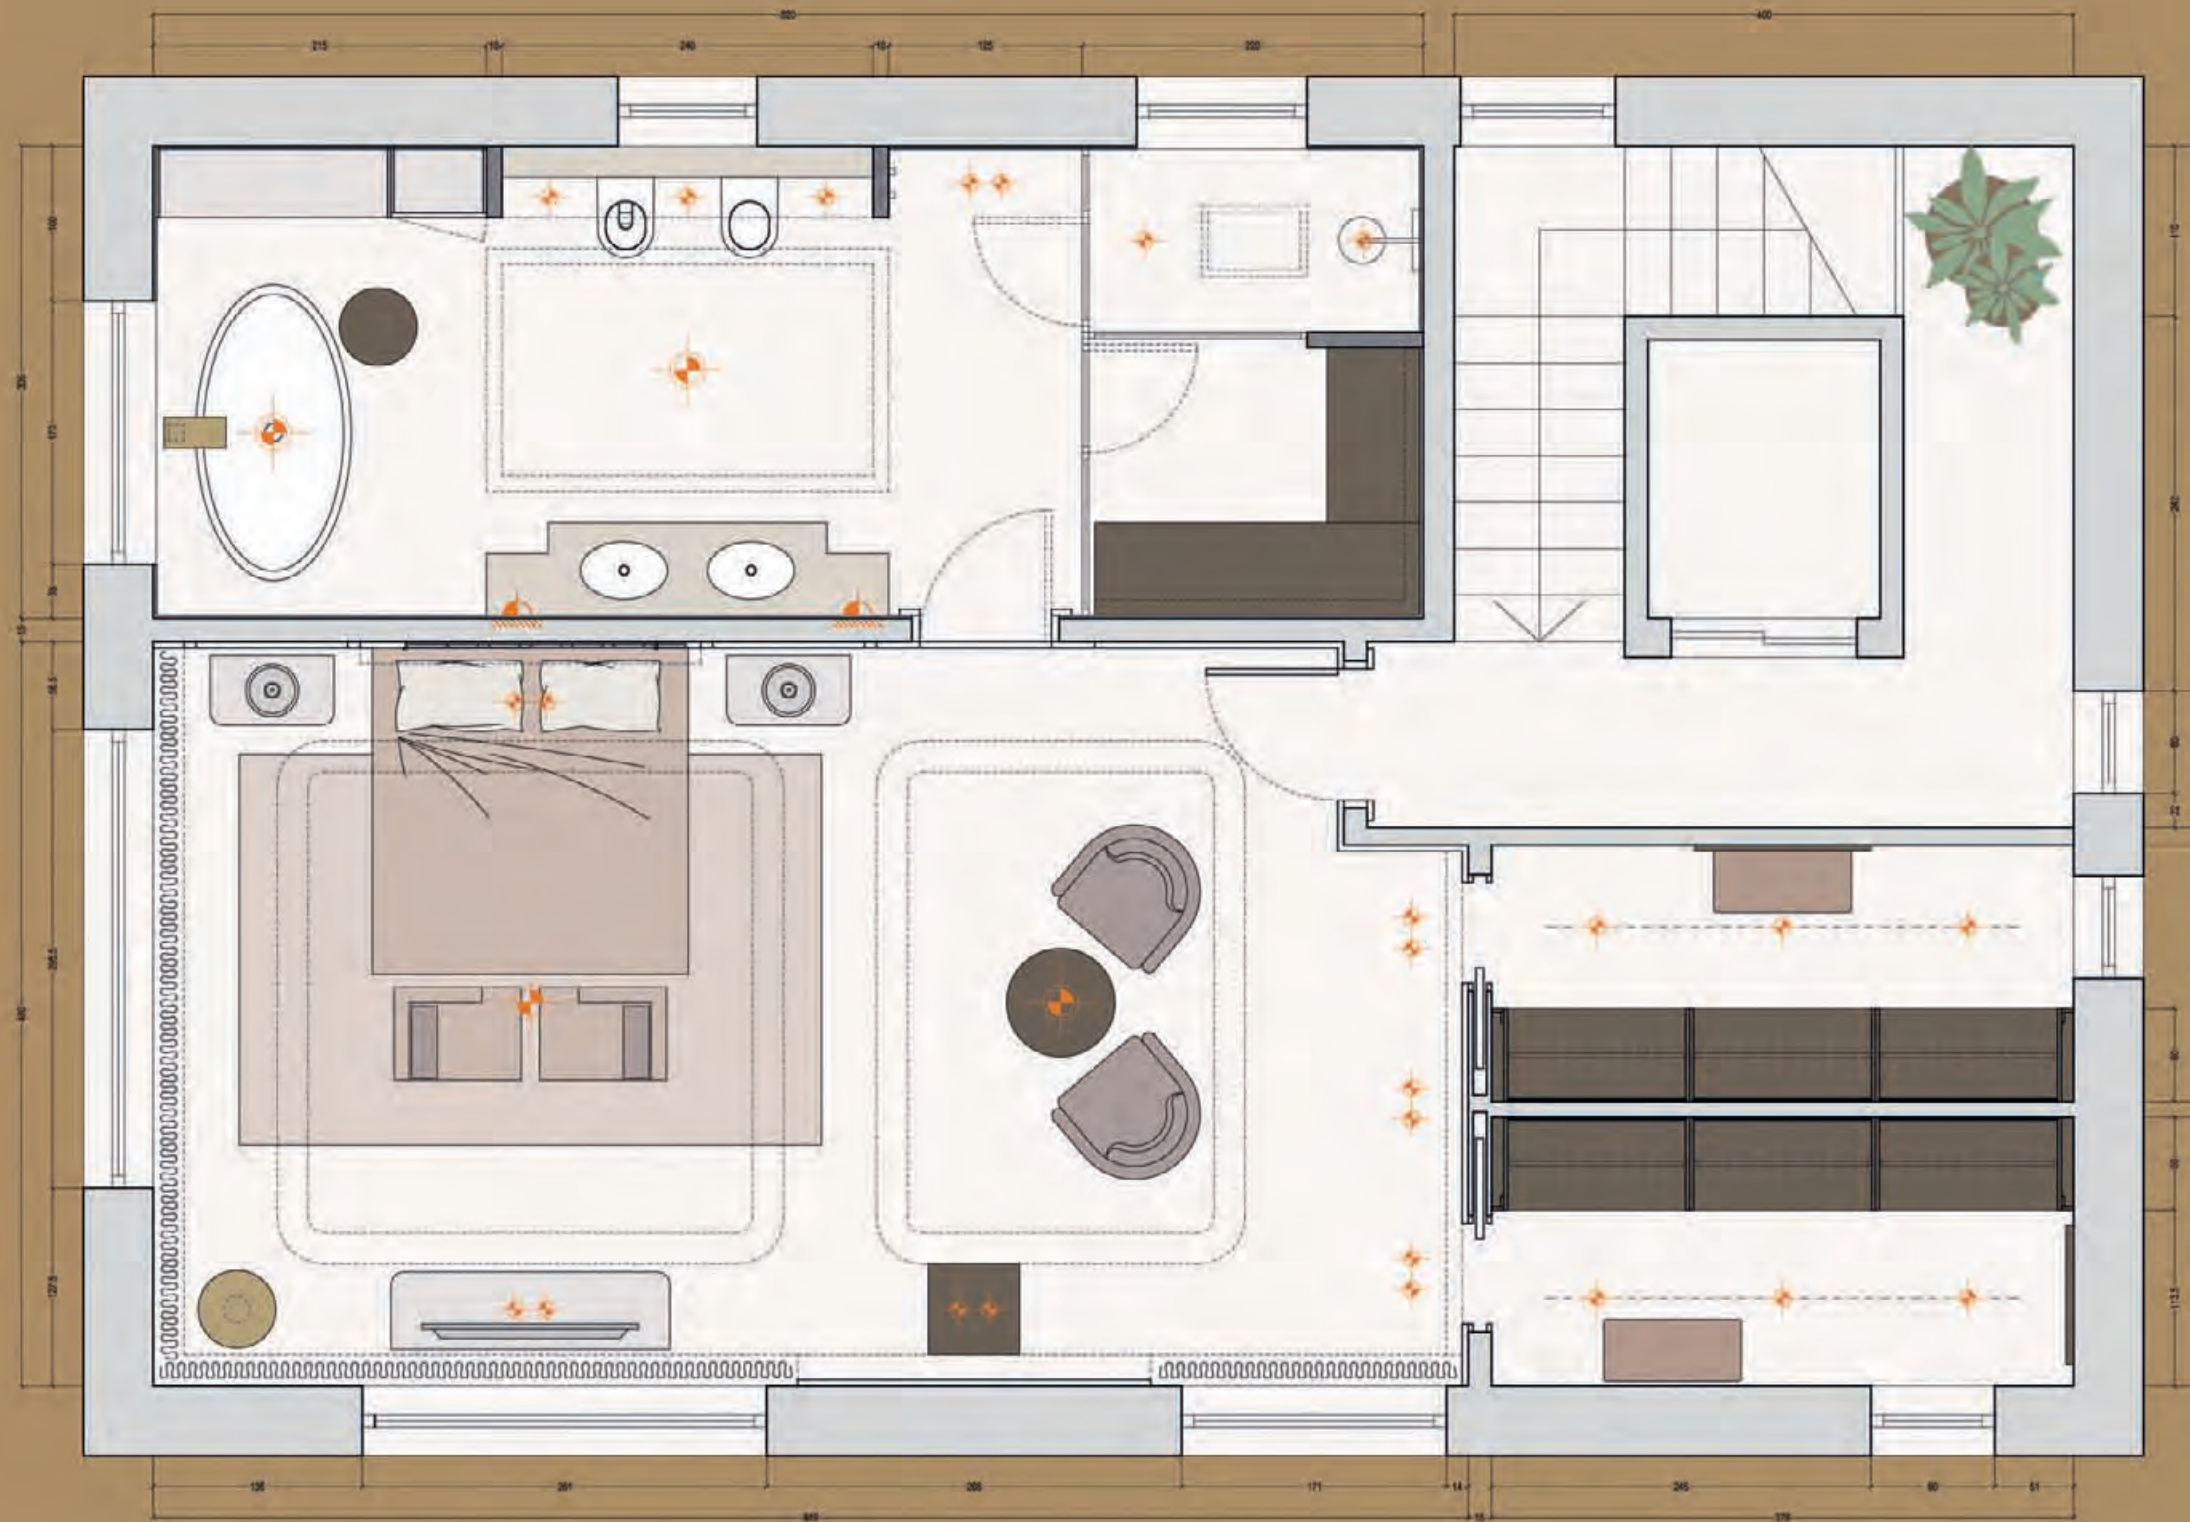

VULCANO TABLE
An imposing table completely upholstered in nabuk leather with ebony wood veneer inlaid top.

MOSCOW RESIDENCE

project: PRIVATE RESIDENCE IN MOSCOW | RUSSIA
area: 600mq

The key element to this sophisticated project is the combination between a very classical involucure and several quite contemporary elements such as geometrical bed headboard with bronze inserts and the curved lacquered furniture. The boiserie wall features some very precious materials such as glossy ebony wood veneer, nabuk leather and bronze inserts. The boiserie wall is also complete with a full-size bronzed mirror and two sliding doors leading to the walk-in closets. The marvelous sliding doors are realized in bronzed glass with decorative panels in bronze finishing. Particular attention is paid to the ceiling and lighting concept. The room is informally divided into two different areas with a small but precious chandelier crowning each of them. The chandeliers and the paired spotlights enlighten the room in different areas and create peculiar atmosphere during the day.