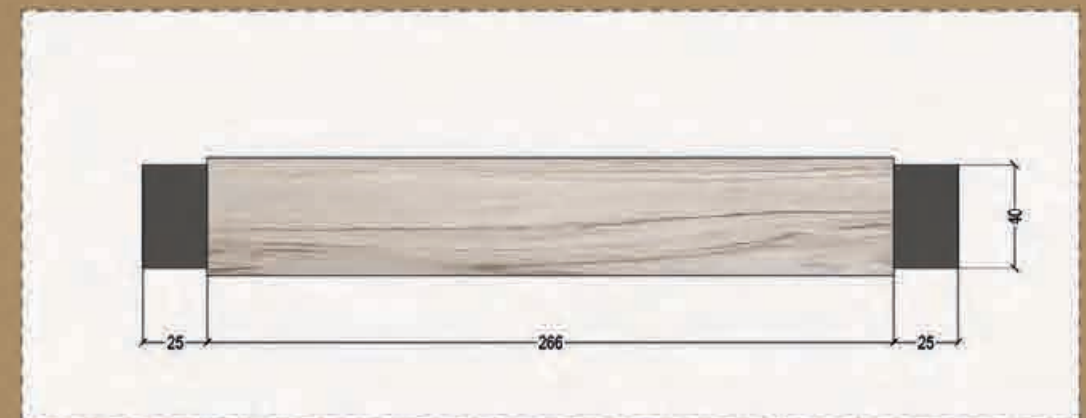

Ebony wood veneer

Birza

Zebrino marble

Leather capitonné

LIVING ROOM MARBLE FIREPLACE ELEVATION

LIVING ROOM MARBLE FIREPLACE PLAN

MINOTTI COLLECTION
Via B. Buozzi, 48
22030 Cassino, Cn. It.
+39 037 769246
info@minotti.com
0346 694430
www.minotti.com