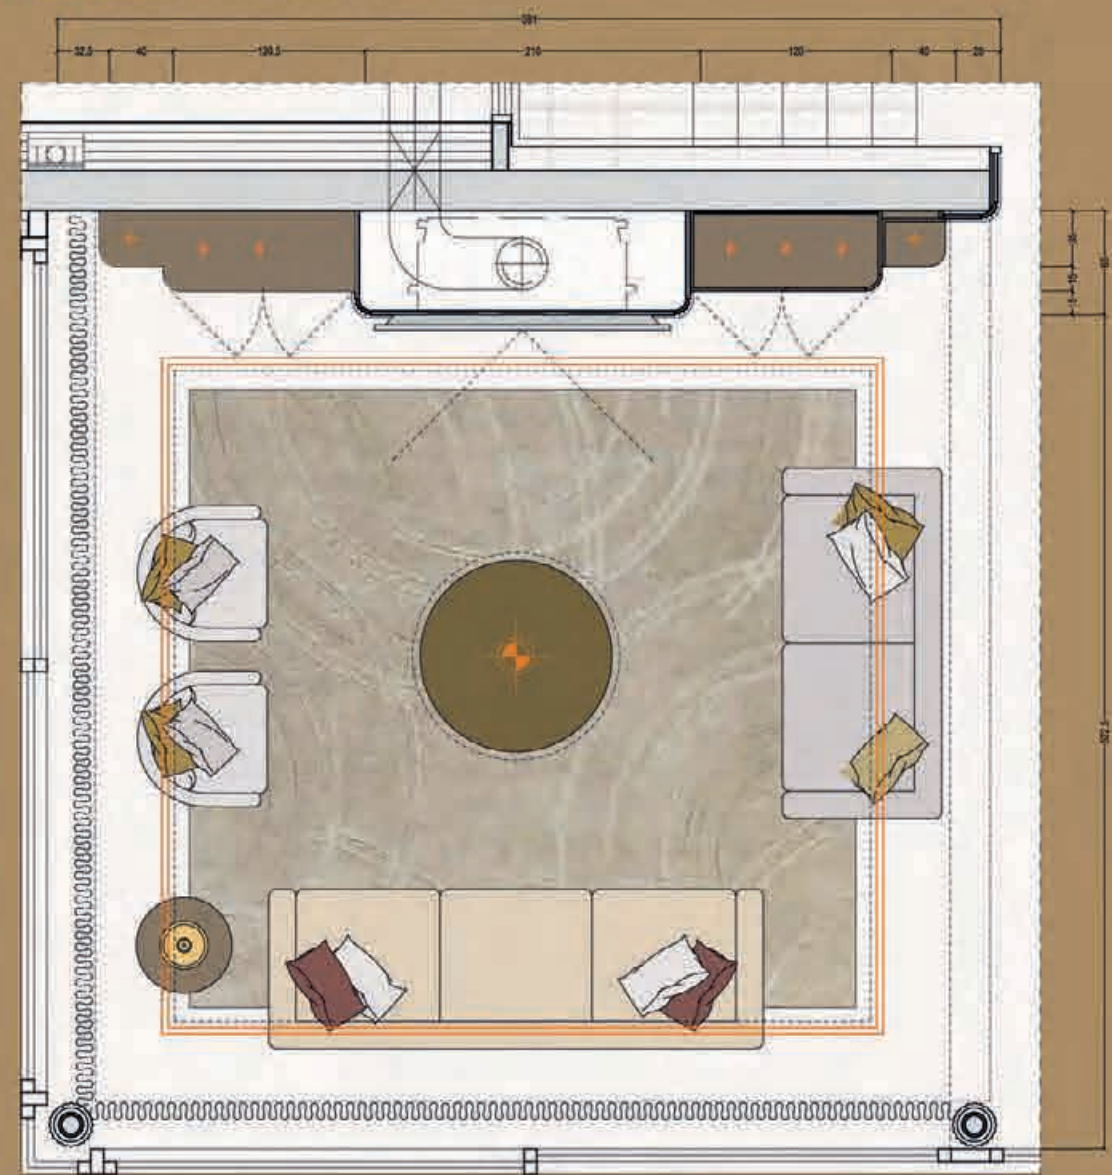

LIVING ROOM PLAN