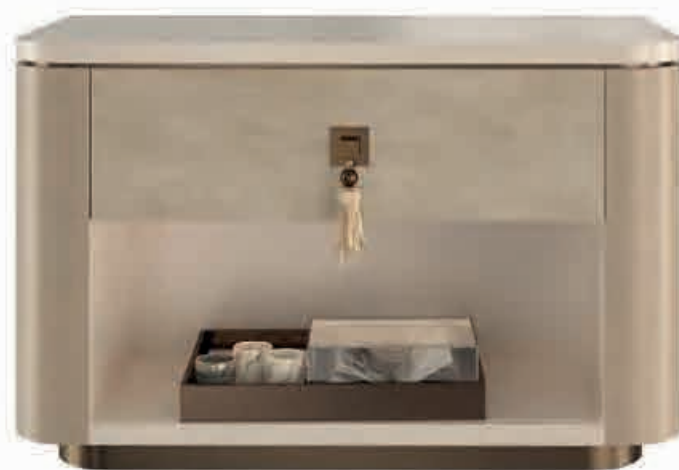

VILLA SECOND FLOOR MASTER BEDROOM PLAN

MASTER BEDROOM BOISERIE WALL AND SLIDING DOORS

MASTER BEDROOM SLIDING DOORS PLAN

FREDDIE HEADBOARD
Bed headboard upholstered in leather with bronze inserts.

KENDALL CHANDELIER
Precious chandelier in brushed bronze and crystal finishing.