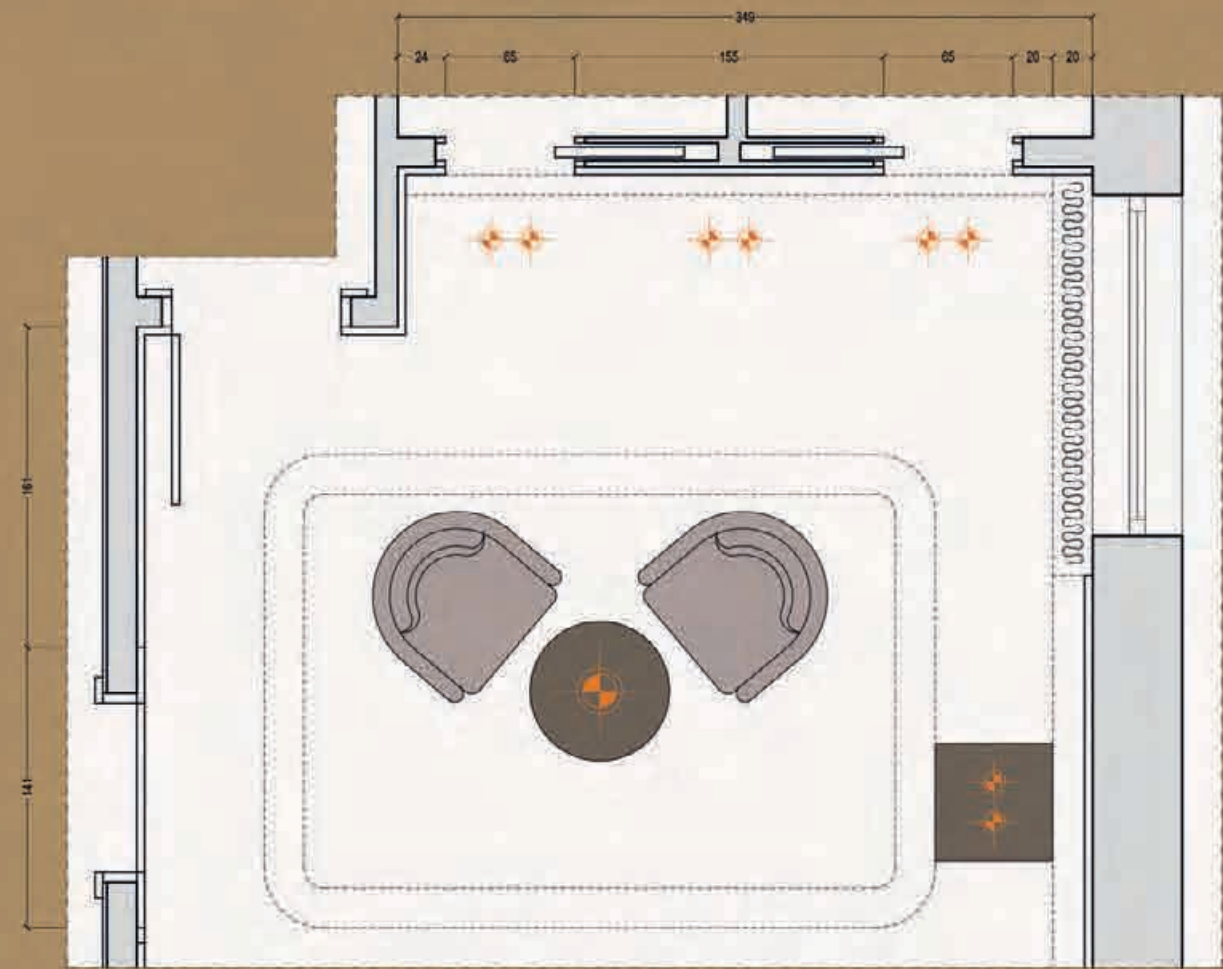

MASTER BEDROOM SLIDING DOORS PLAN