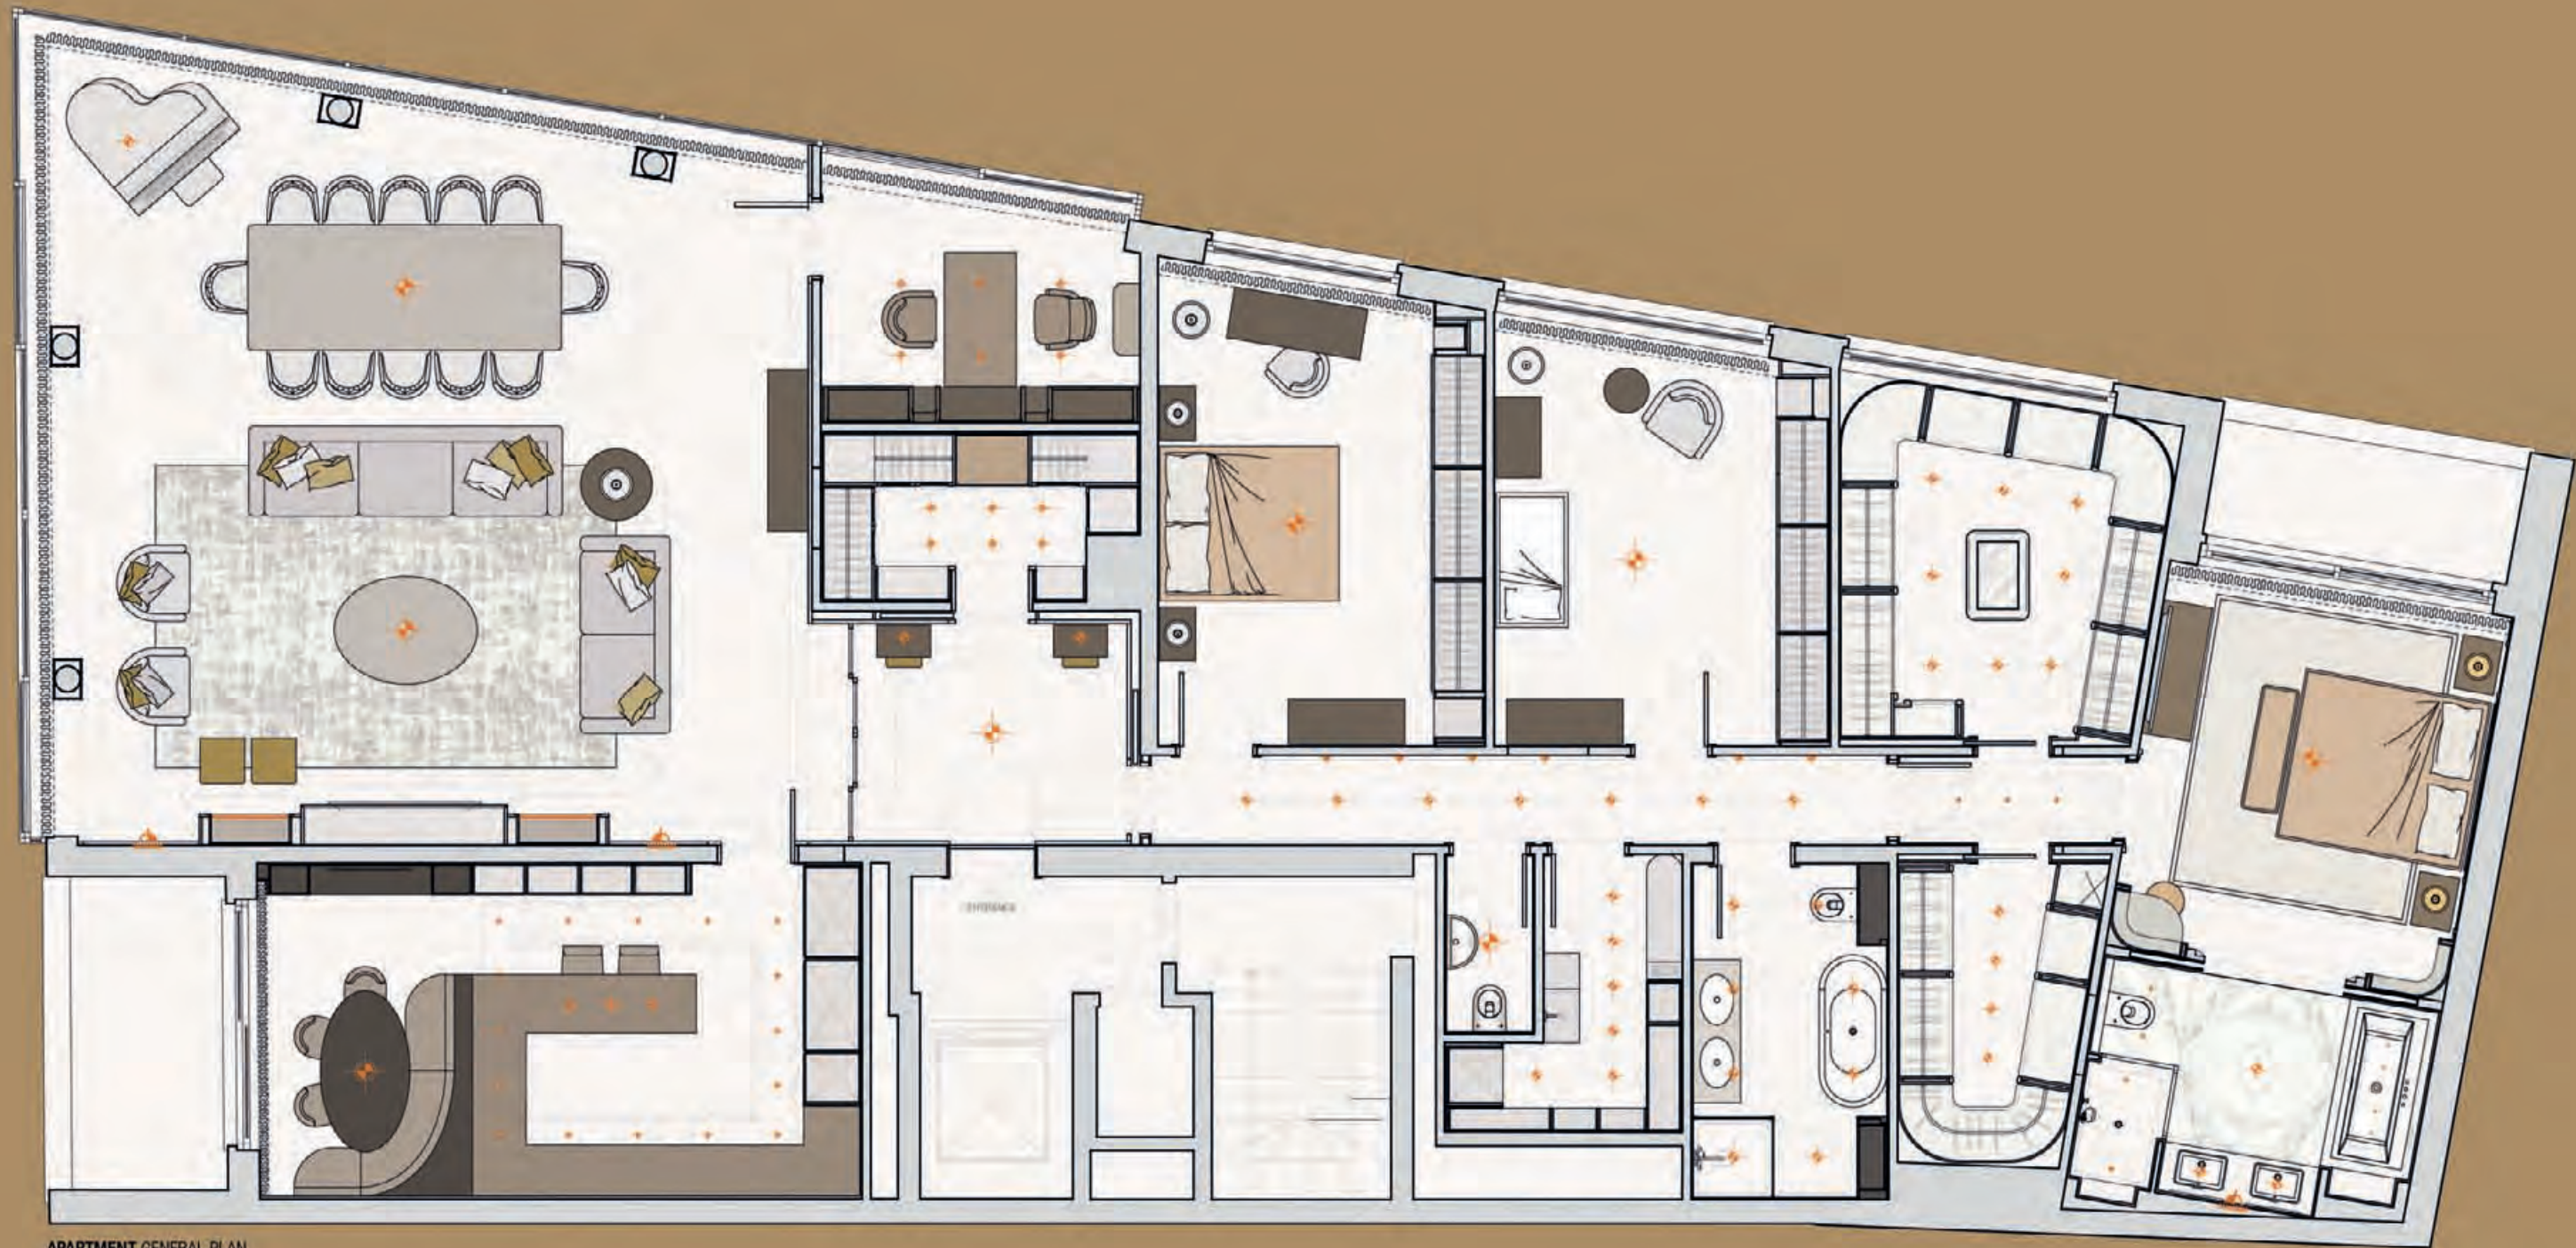

APARTMENT GENERAL PLAN