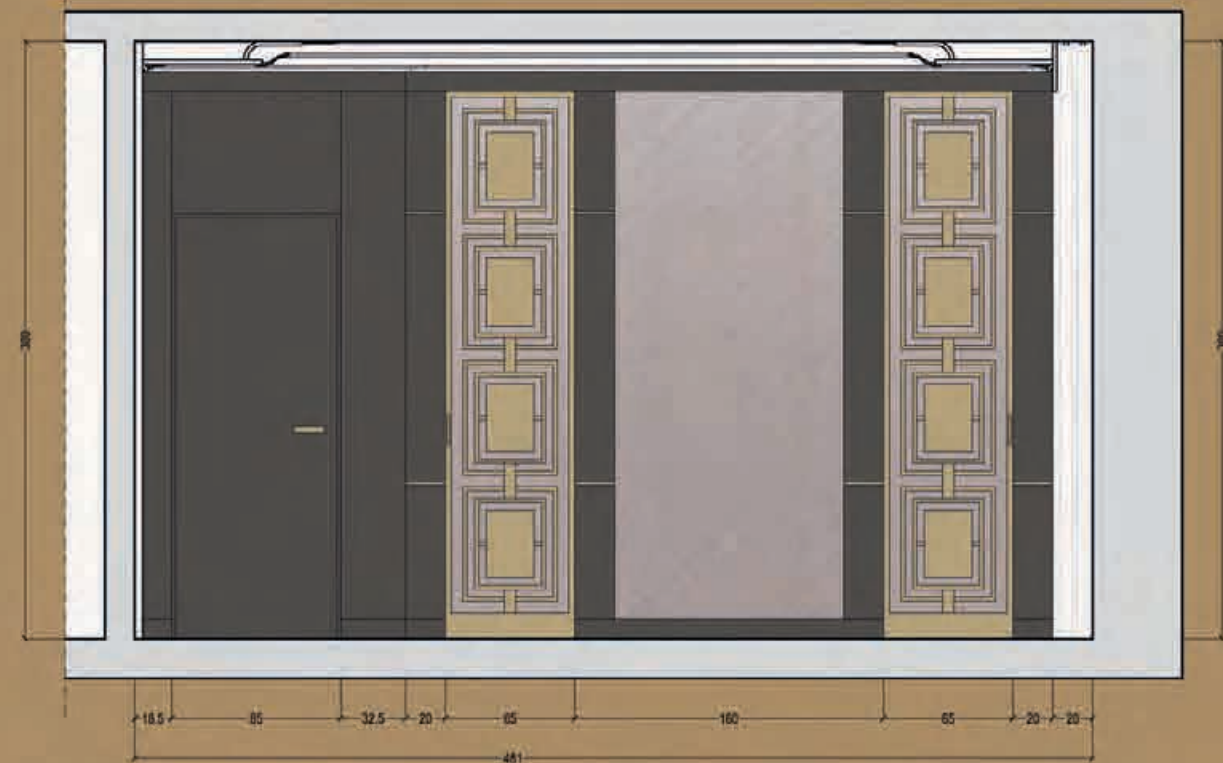

MASTER BEDROOM BOISERIE WALL AND SLIDING DOORS