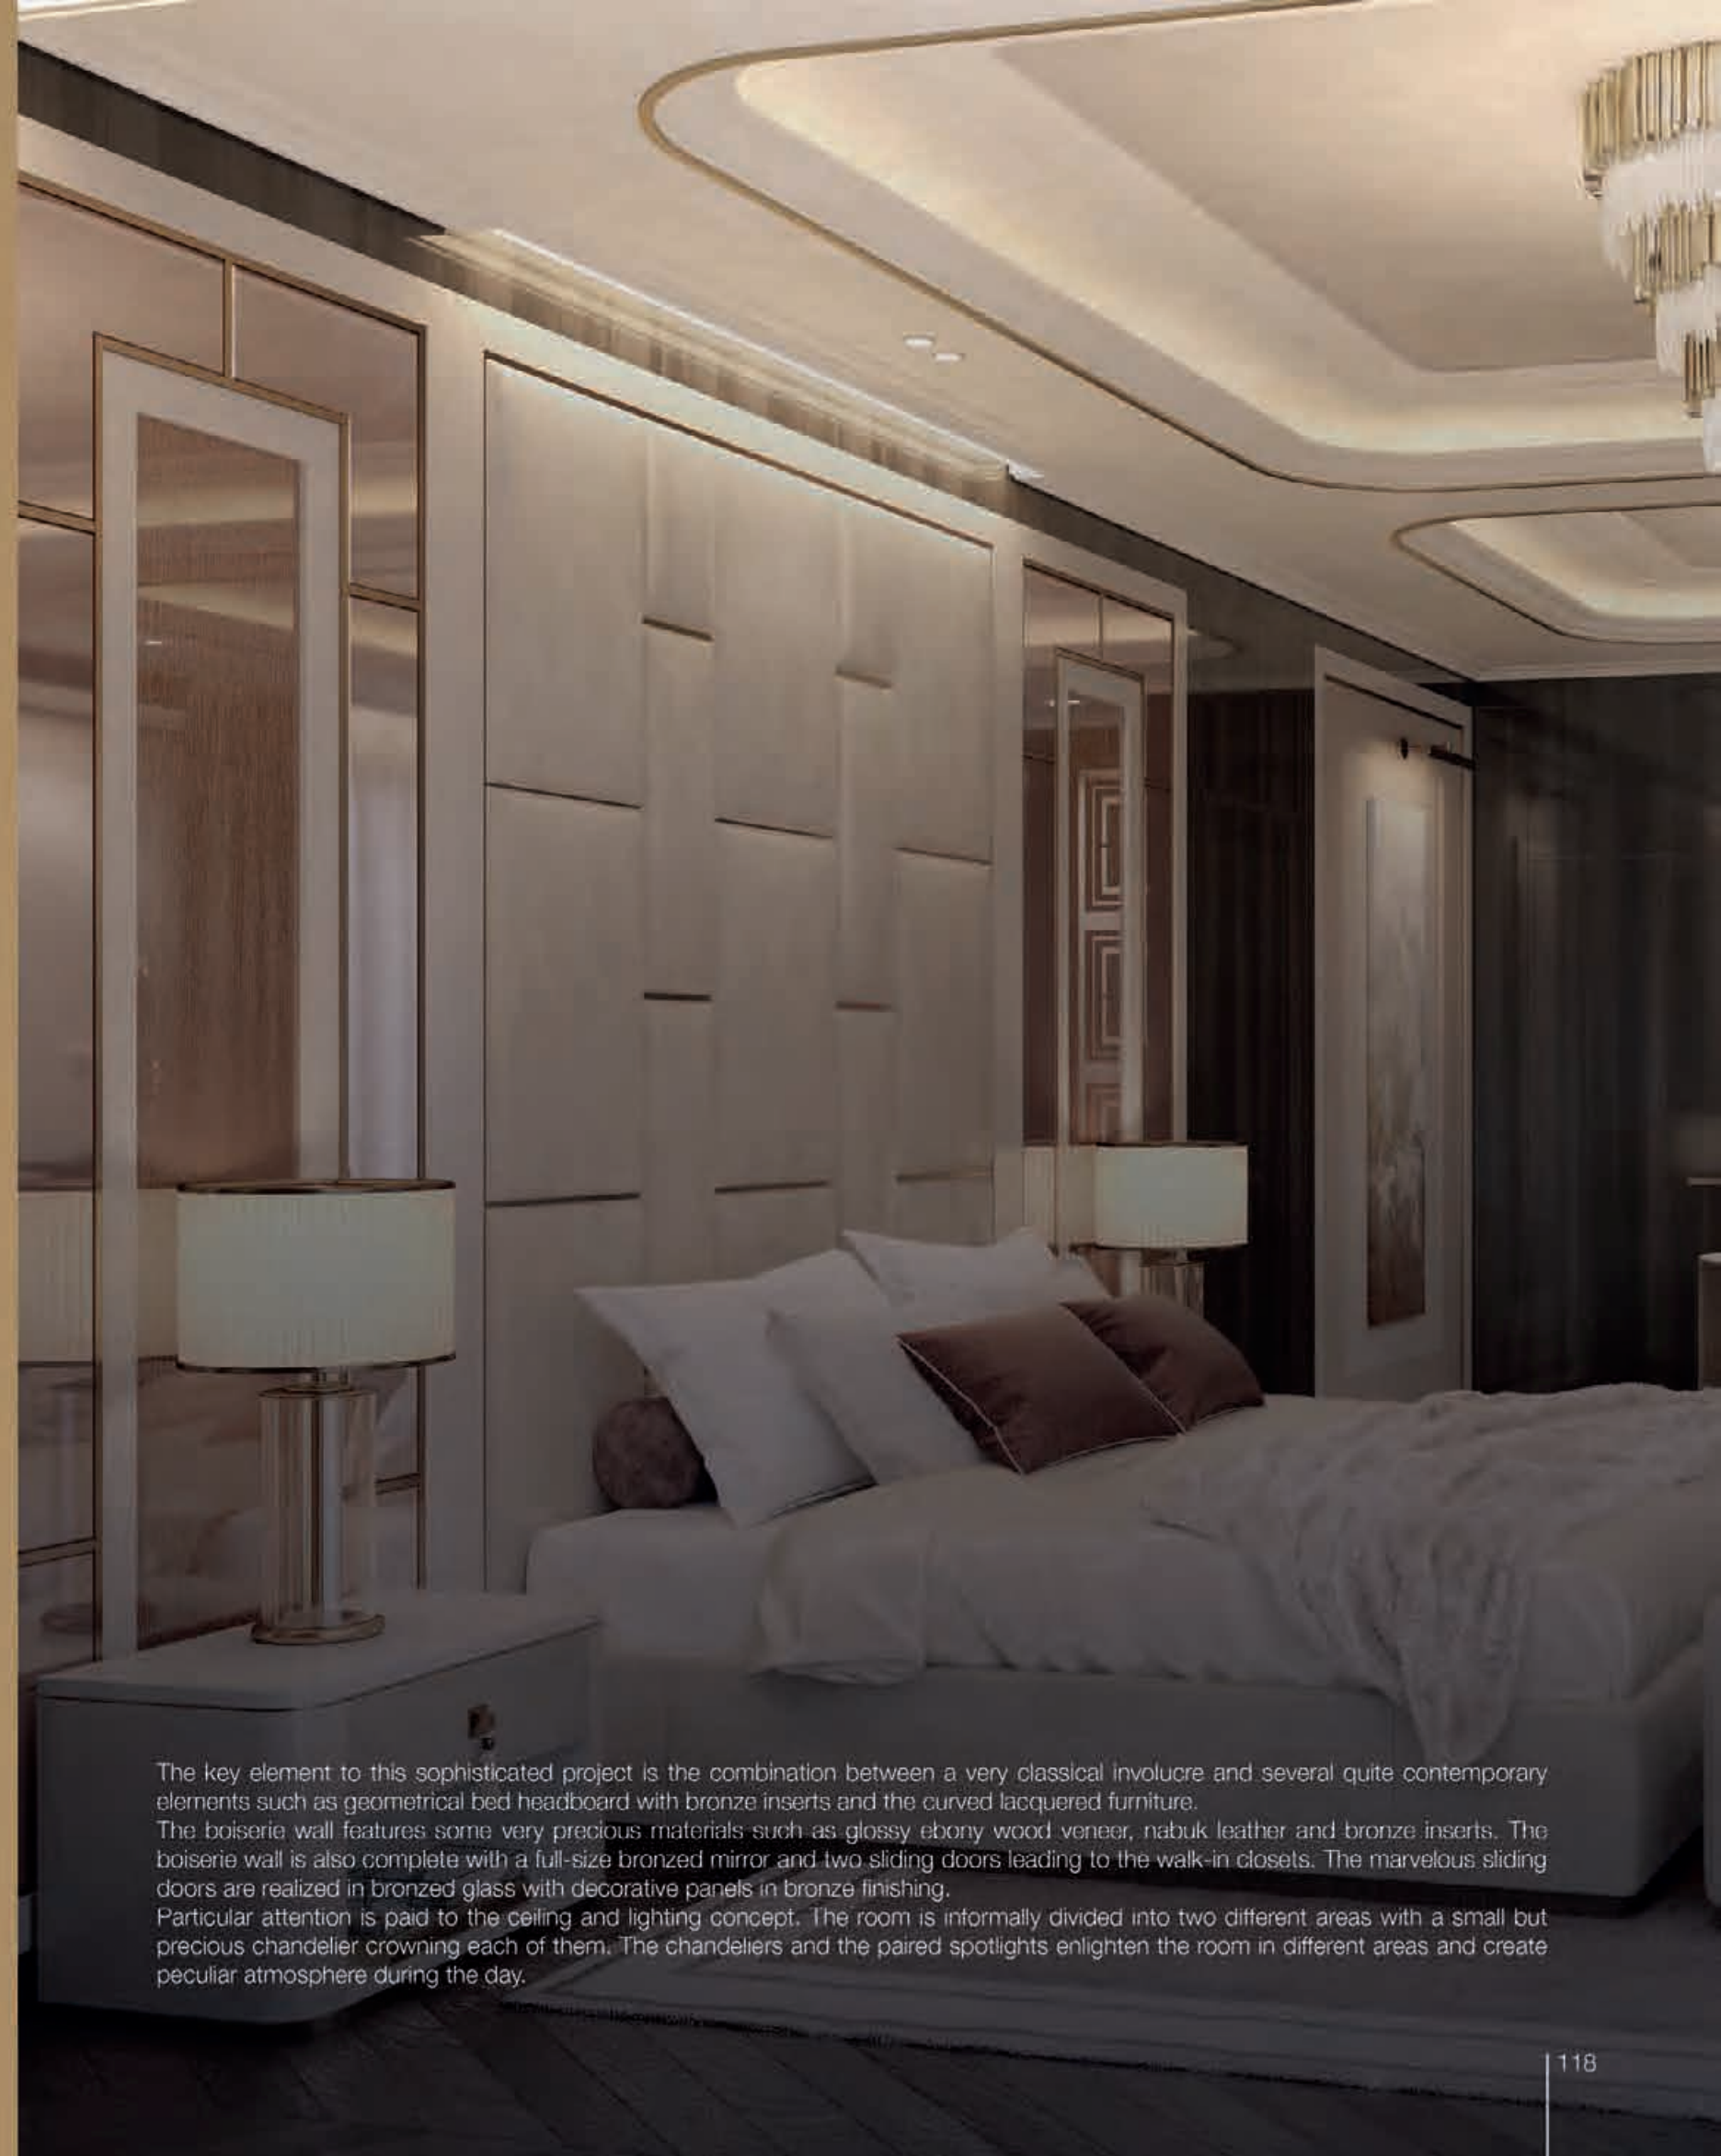

RIALTO COFFEE TABLE
Coffee table in ebony wood veneer with bronze inserts and bronzed glass.

CAPRI SHOWCASE
Lacquered showcase with bronzed mirror back, leather and bronze details.

MARILYN CHAIR
Chair with double upholstery in fabric and leather and ebonized base.

VULCANO TABLE
An imposing table completely upholstered in nabuk leather with ebony wood veneer inlaid top.

MOSCOW RESIDENCE

project: PRIVATE RESIDENCE IN MOSCOW | RUSSIA
area: 600mq

The key element to this sophisticated project is the combination between a very classical involucure and several quite contemporary elements such as geometrical bed headboard with bronze inserts and the curved lacquered furniture. The boiserie wall features some very precious materials such as glossy ebony wood veneer, nabuk leather and bronze inserts. The boiserie wall is also complete with a full-size bronzed mirror and two sliding doors leading to the walk-in closets. The marvelous sliding doors are realized in bronzed glass with decorative panels in bronze finishing. Particular attention is paid to the ceiling and lighting concept. The room is informally divided into two different areas with a small but precious chandelier crowning each of them. The chandeliers and the paired spotlights enlighten the room in different areas and create peculiar atmosphere during the day.