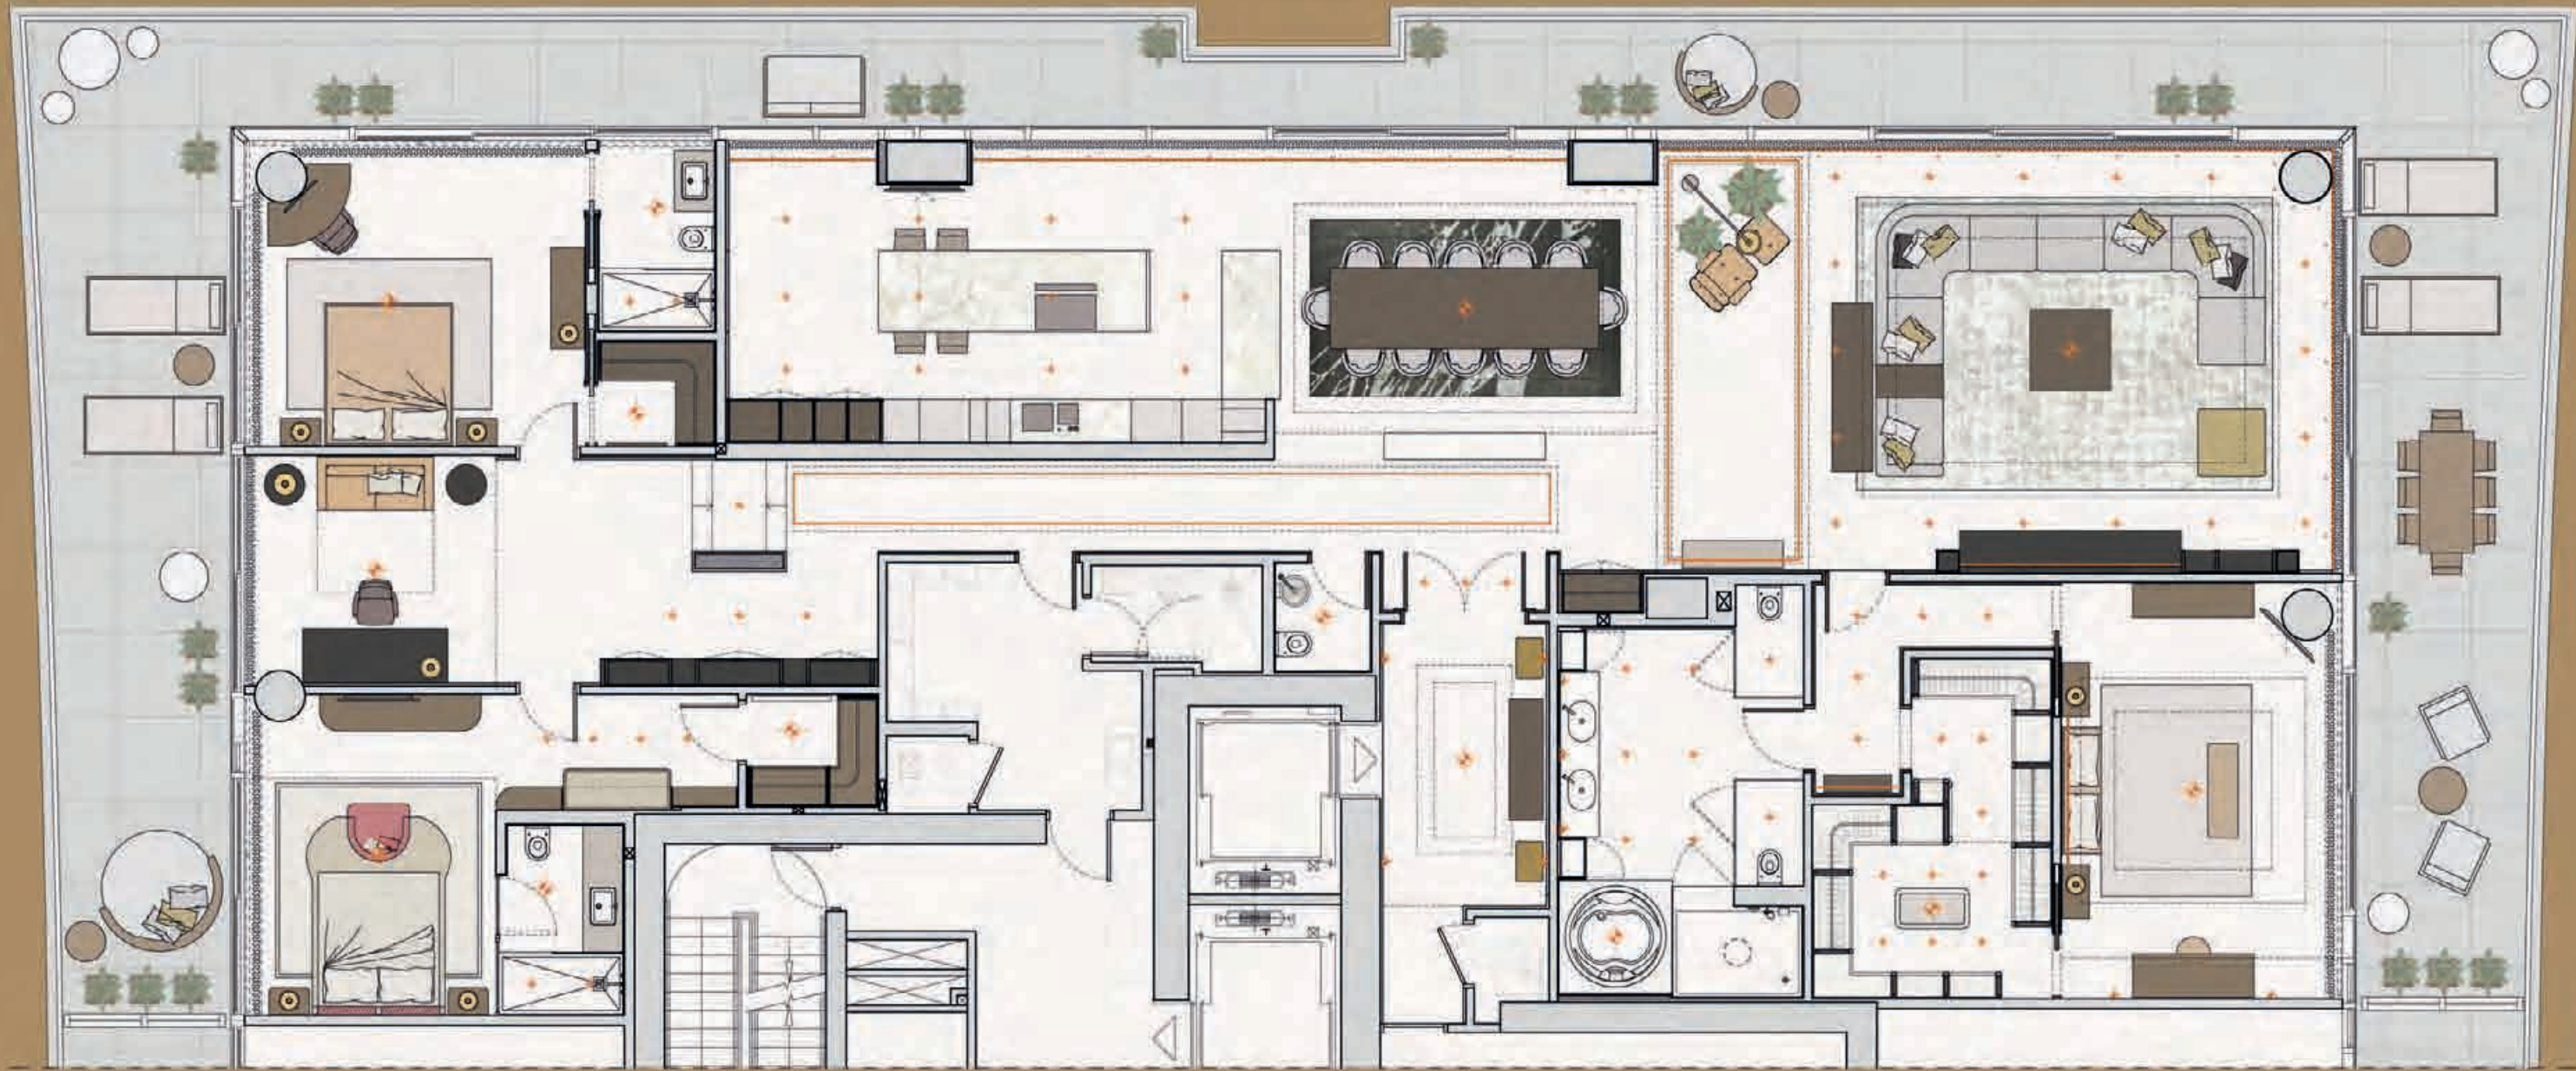

PENTHOUSE GENERAL PLAN