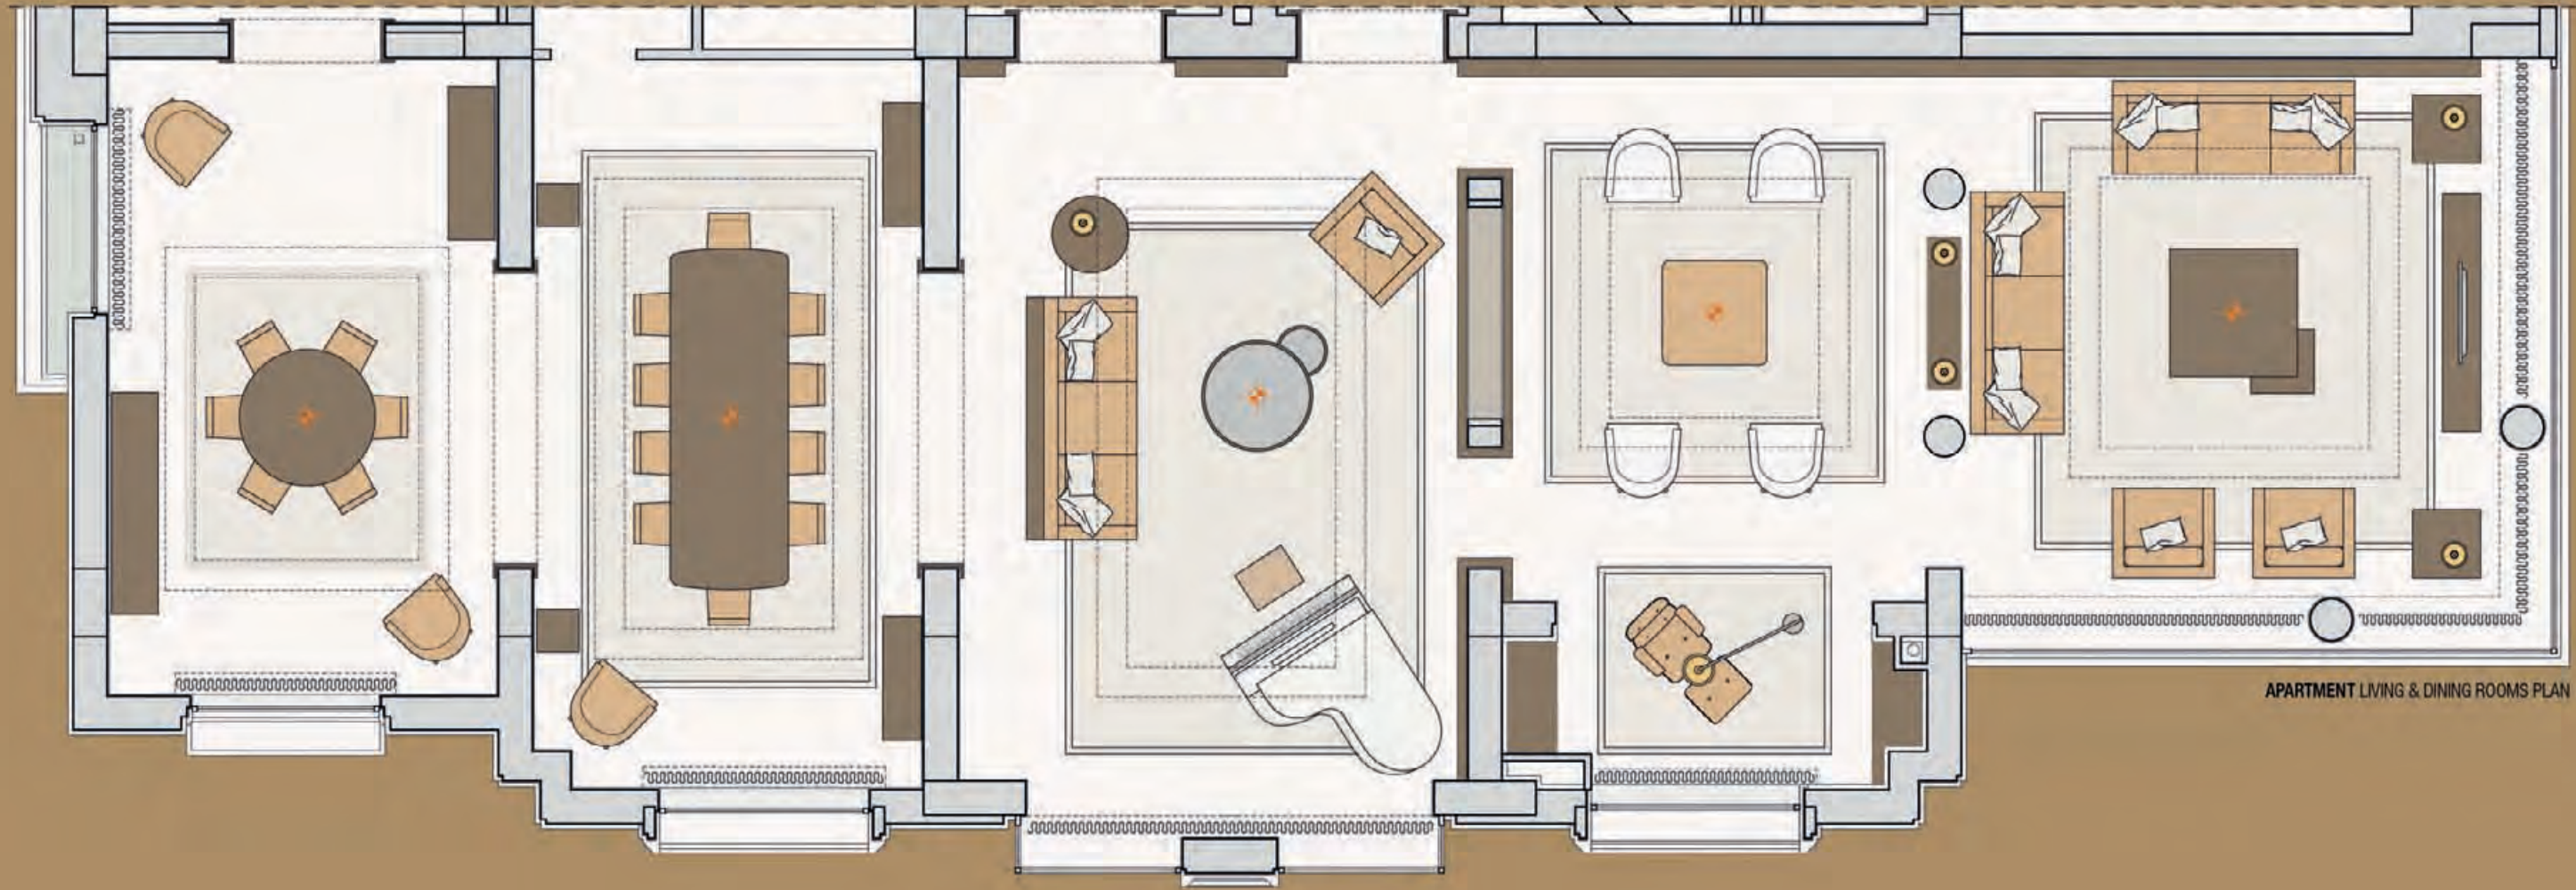

PONZA ARMCHAIR
Armchair with double upholstery in leather or fabric.

NEW YORK APARTMENT

project: PRIVATE APARTMENT IN NEW YORK | USA
area: 800mq

The vigorous and dynamic concept of this project is in line with the frenetic urban composition of the city's skyscrapers. The longitudinal shapes created by a contrast combination between light slabs of marble and dark ebony wood are emphasized by the use of the particular striped zebrino marble that accentuates the dynamicity of the interior space. This idea is at the core of the project and appears on the walls as boiserie panels and fireplace totem or as a dividing element between different spaces. The choice of furniture shape is very strict and contemporary and features the combination of neutral colours and precious but rigorous materials that converge to create an urban chic style. A particular accent is made on the lighting choice through the use of precious murano glass which enriches this rigorous space giving it an eclectic but very elegant twist.