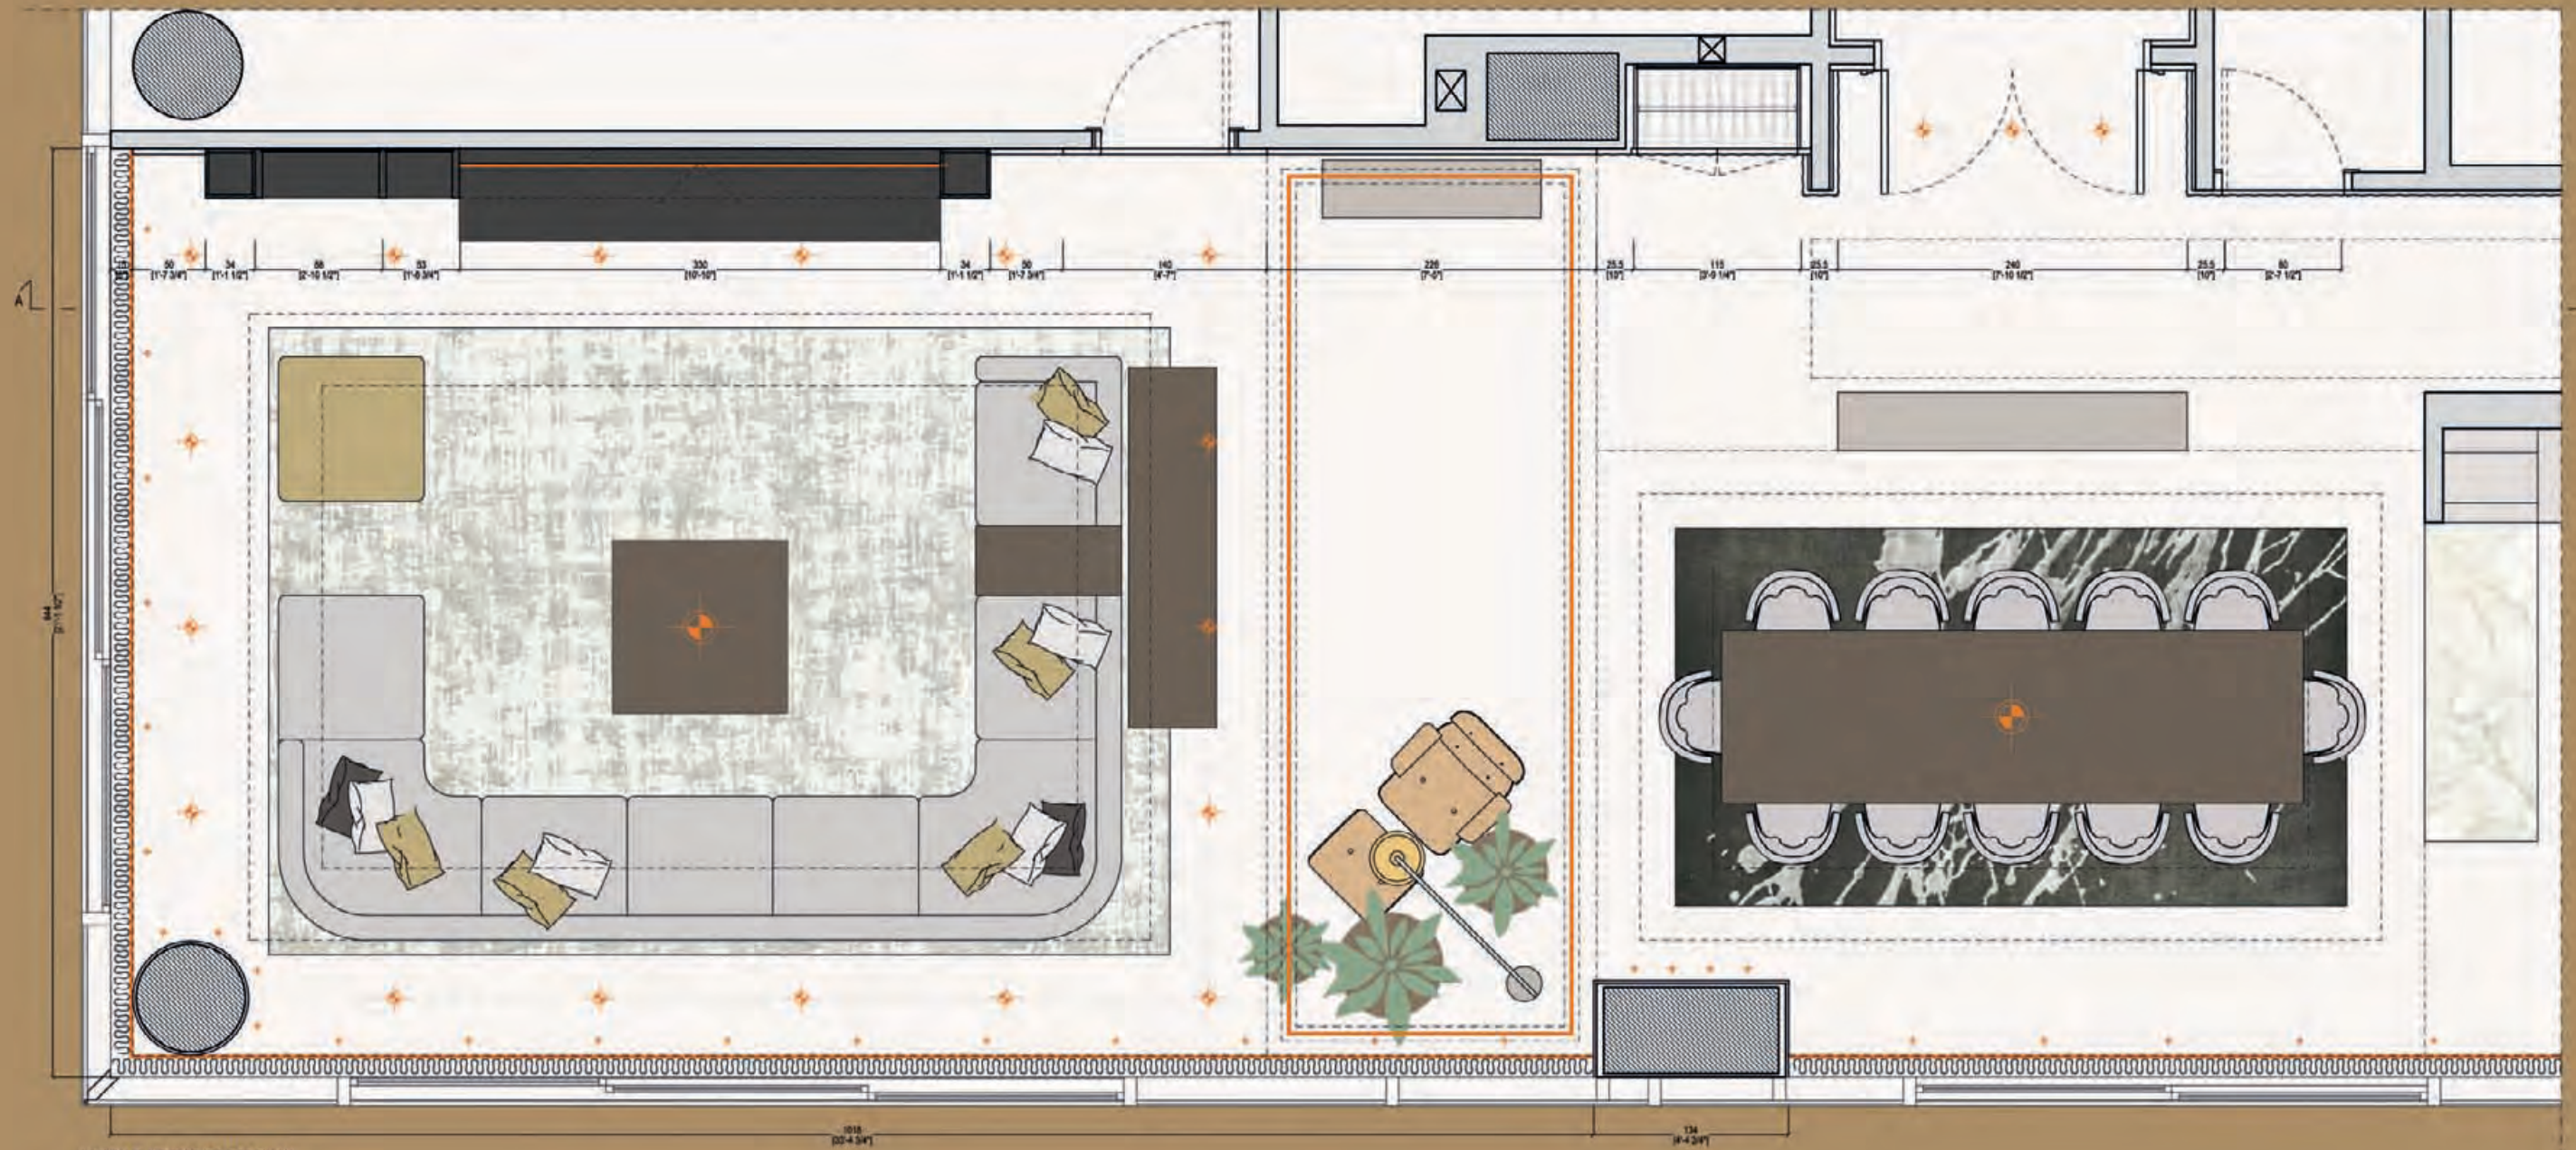

PENTHOUSE GENERAL PLAN

LIVING & DINING ROOM BOISERIE WALL AND TV FURNITURE

LIVING & DINING ROOM PLAN

GOCCIA CHANDELIER
Sophisticated chandelier in amber murano glass.

HENRY SOFA
Curved sofa upholstered in leather with angular capitonné details and a choice of decorative cushions.